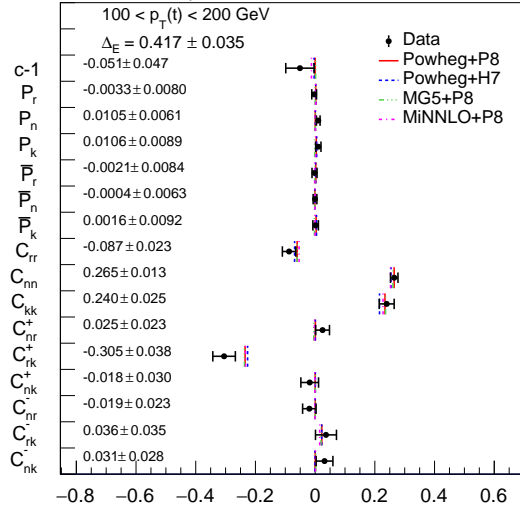

**CMS Preliminary**  $138 \text{ fb}^{-1} (13 \text{ TeV})$

**CMS Preliminary**  $138 \text{ fb}^{-1} (13 \text{ TeV})$

**CMS Preliminary**  $138 \text{ fb}^{-1} (13 \text{ TeV})$

**CMS Preliminary**  $138 \text{ fb}^{-1} (13 \text{ TeV})$