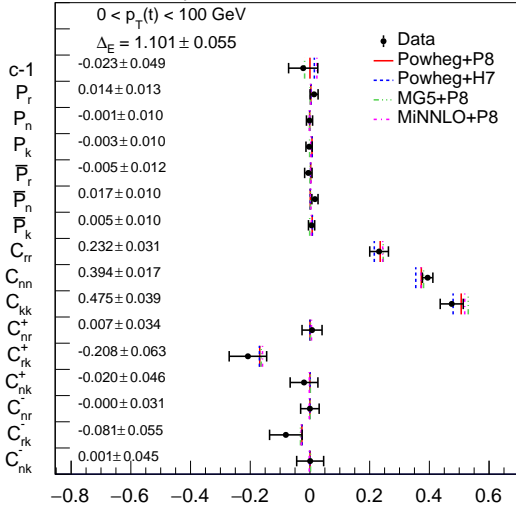

**CMS Preliminary**  $138 \text{ fb}^{-1} (13 \text{ TeV})$

**CMS Preliminary**  $138 \text{ fb}^{-1} (13 \text{ TeV})$

**CMS Preliminary**  $138 \text{ fb}^{-1} (13 \text{ TeV})$

**CMS Preliminary**  $138 \text{ fb}^{-1} (13 \text{ TeV})$