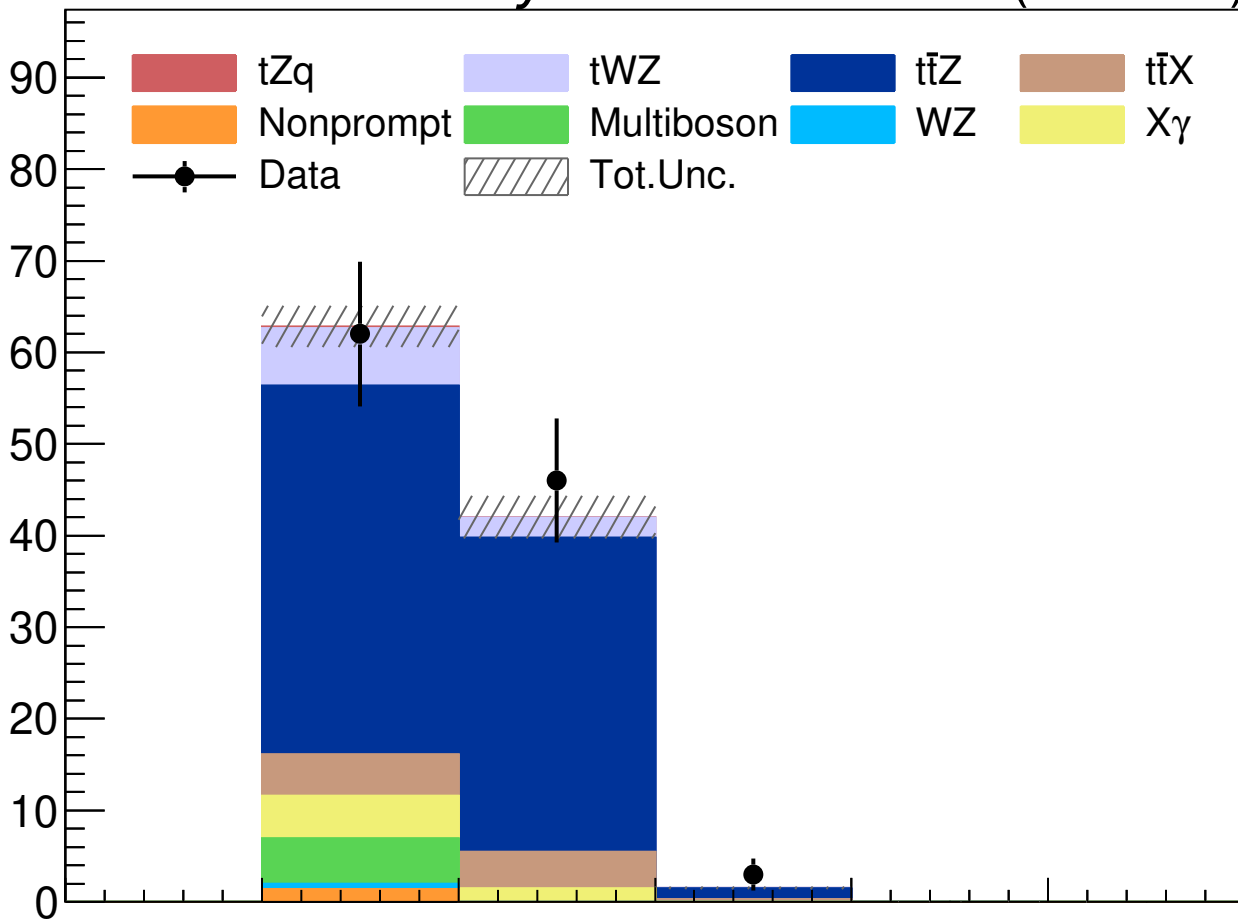

CMS Preliminary

138 fb⁻¹ (13 TeV)

Events / 1.00

Data/MC

Number of b-jets