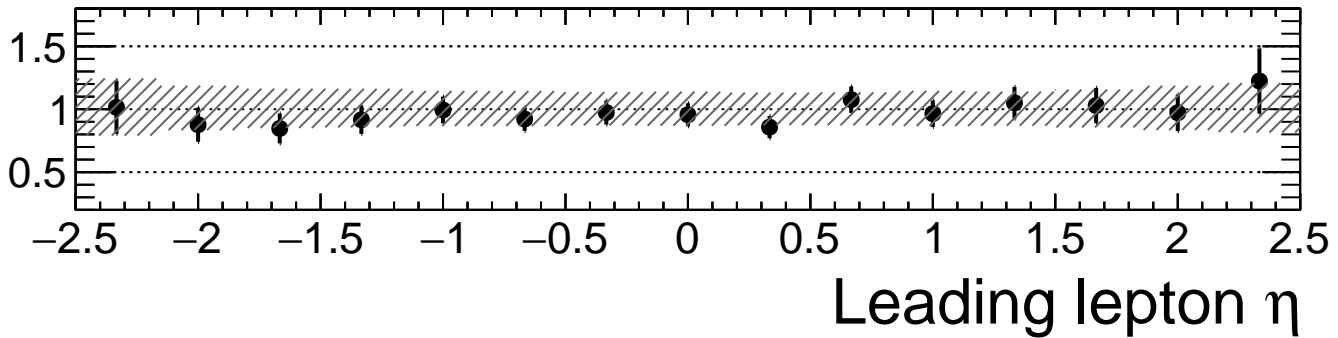

Events / 0.33

eμl
SR

Data
Pred.

Leading lepton η