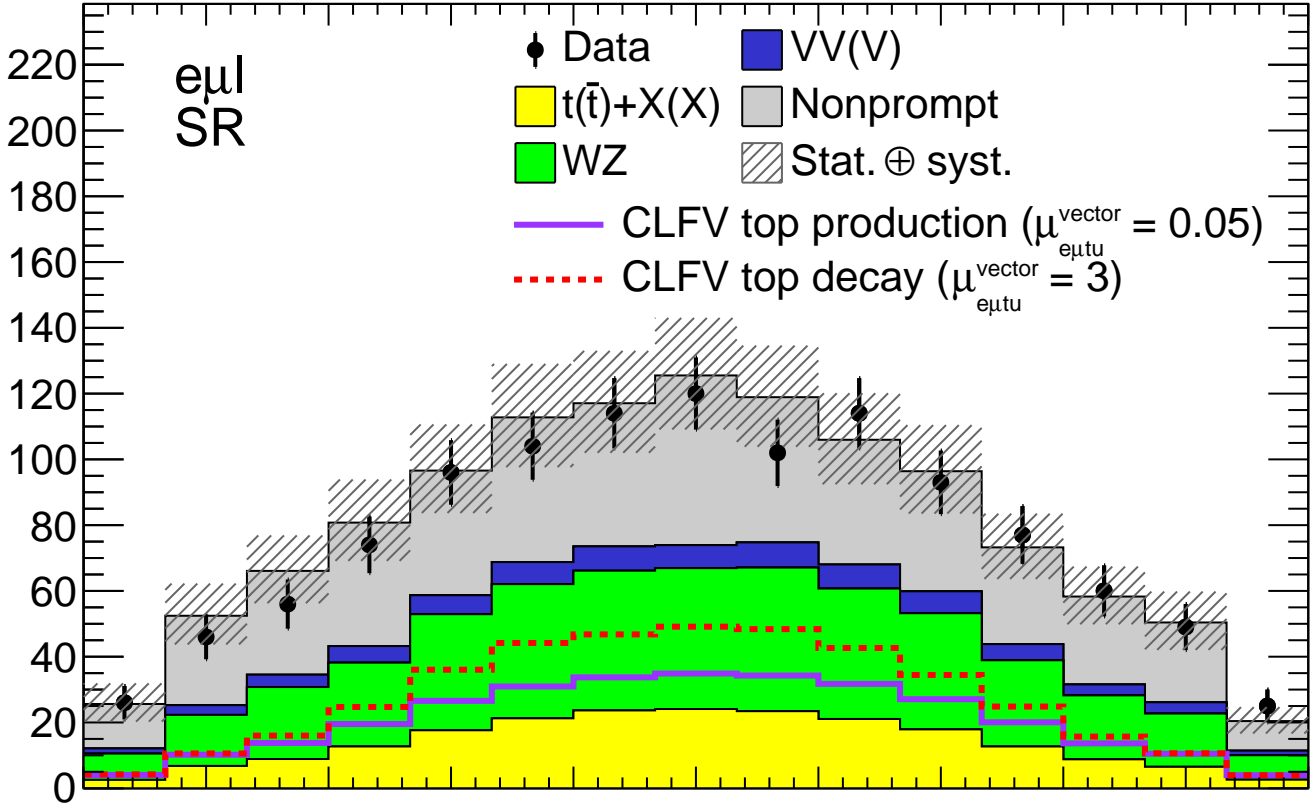

Events / 0.33

eμl
SR

Data
Pred.

Leading lepton η