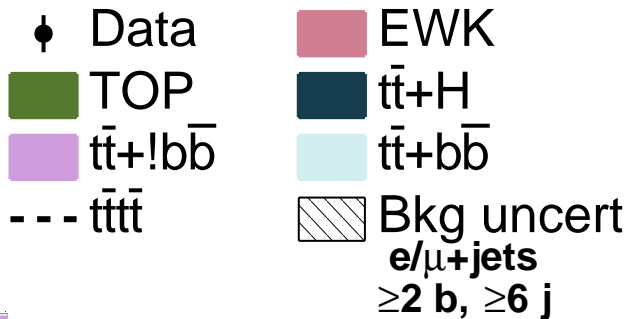

**CMS**  
*Preliminary*

Events / bin

Data/Bkg

Bkg uncert (stat  $\oplus$  syst)

resolved t-tag multiplicity