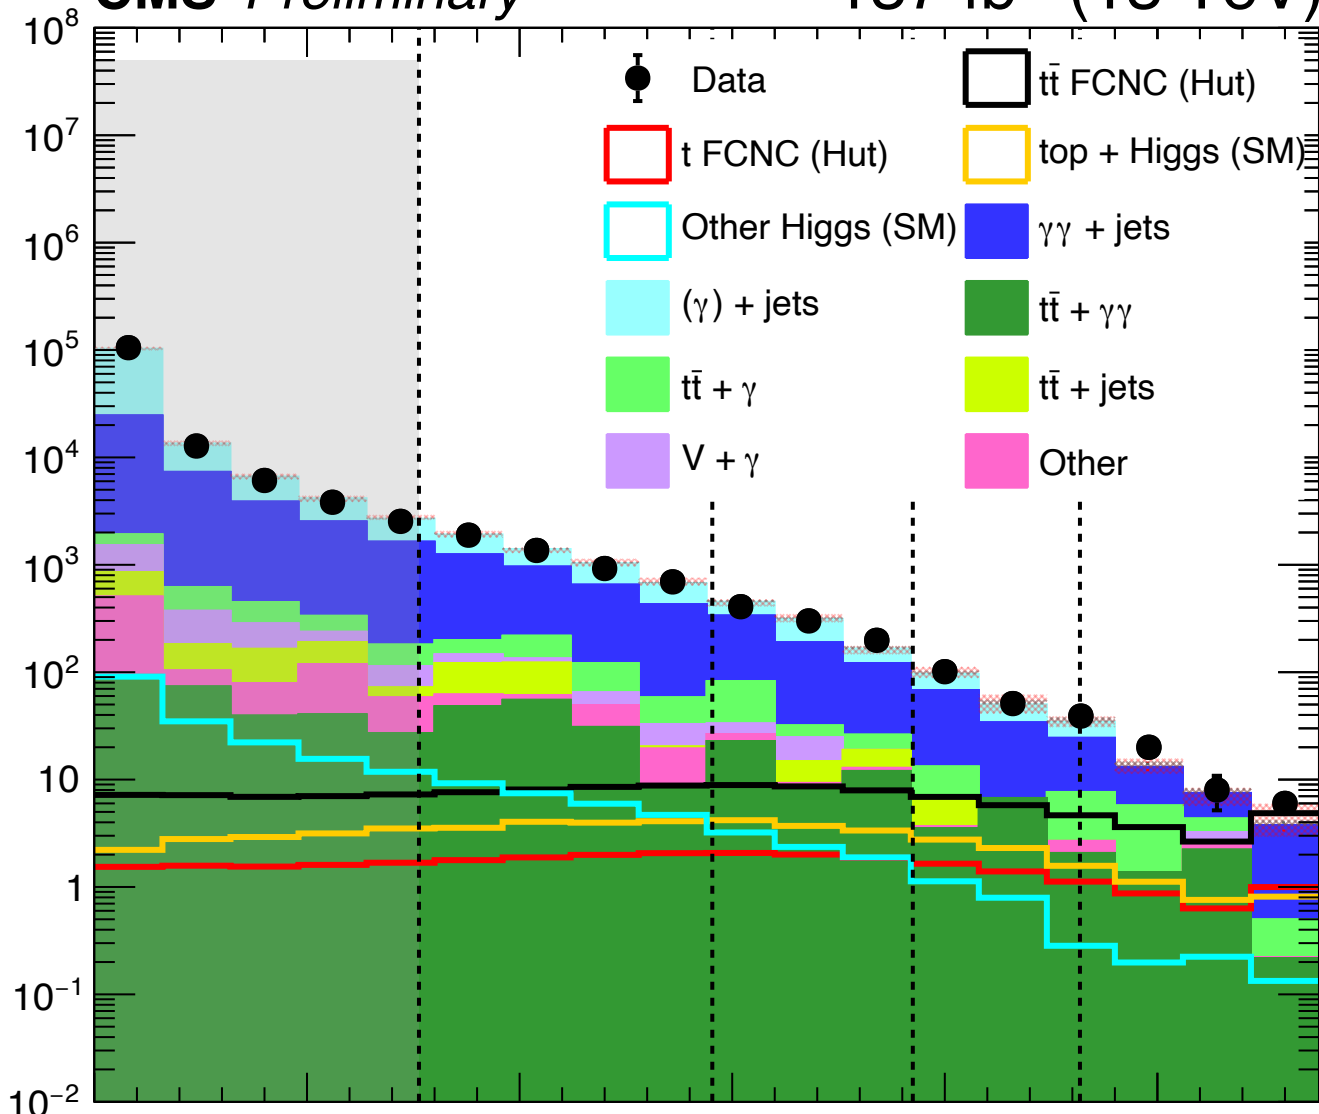

CMS Preliminary

137 fb⁻¹ (13 TeV)

Events

BDT-NRB (Hut)