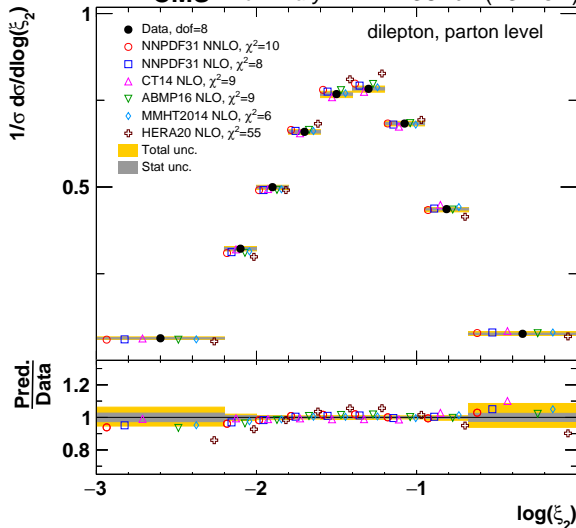

**CMS Preliminary**  $138 \text{ fb}^{-1}$  (13 TeV)

**CMS Preliminary**  $138 \text{ fb}^{-1}$  (13 TeV)

**CMS Preliminary**

dilepton, parton level

$138 \text{ fb}^{-1}$  (13 TeV)