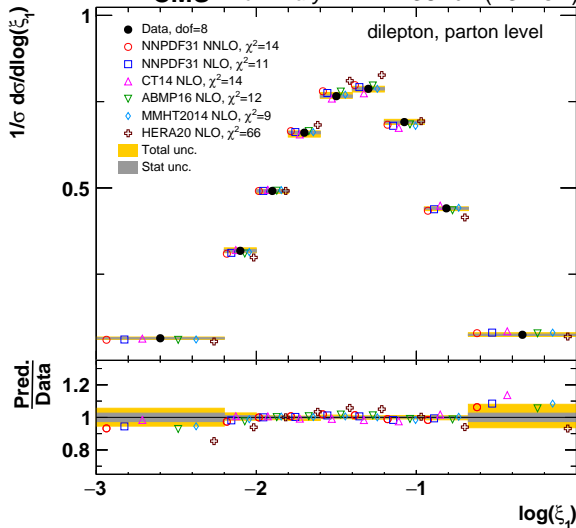

**CMS Preliminary**  $138 \text{ fb}^{-1}$  (13 TeV)

**CMS Preliminary**  $138 \text{ fb}^{-1}$  (13 TeV)

**CMS Preliminary**

dilepton, parton level

$138 \text{ fb}^{-1}$  (13 TeV)