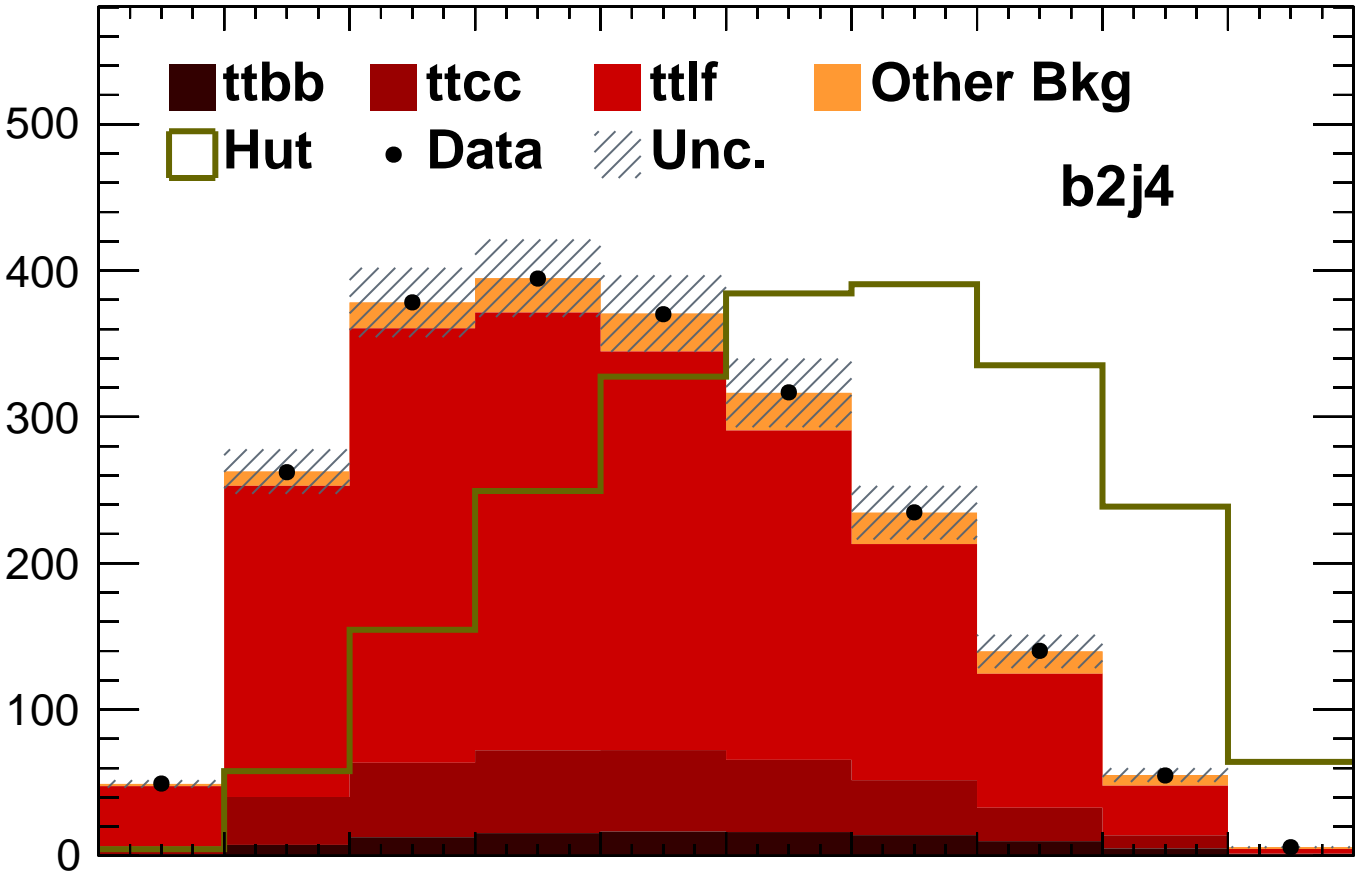

Events / bin

ttbb **ttcc** **ttl** **Other Bkg**
Hut **• Data** **/ Unc.**

b2j4

Data / MC

BDT Score