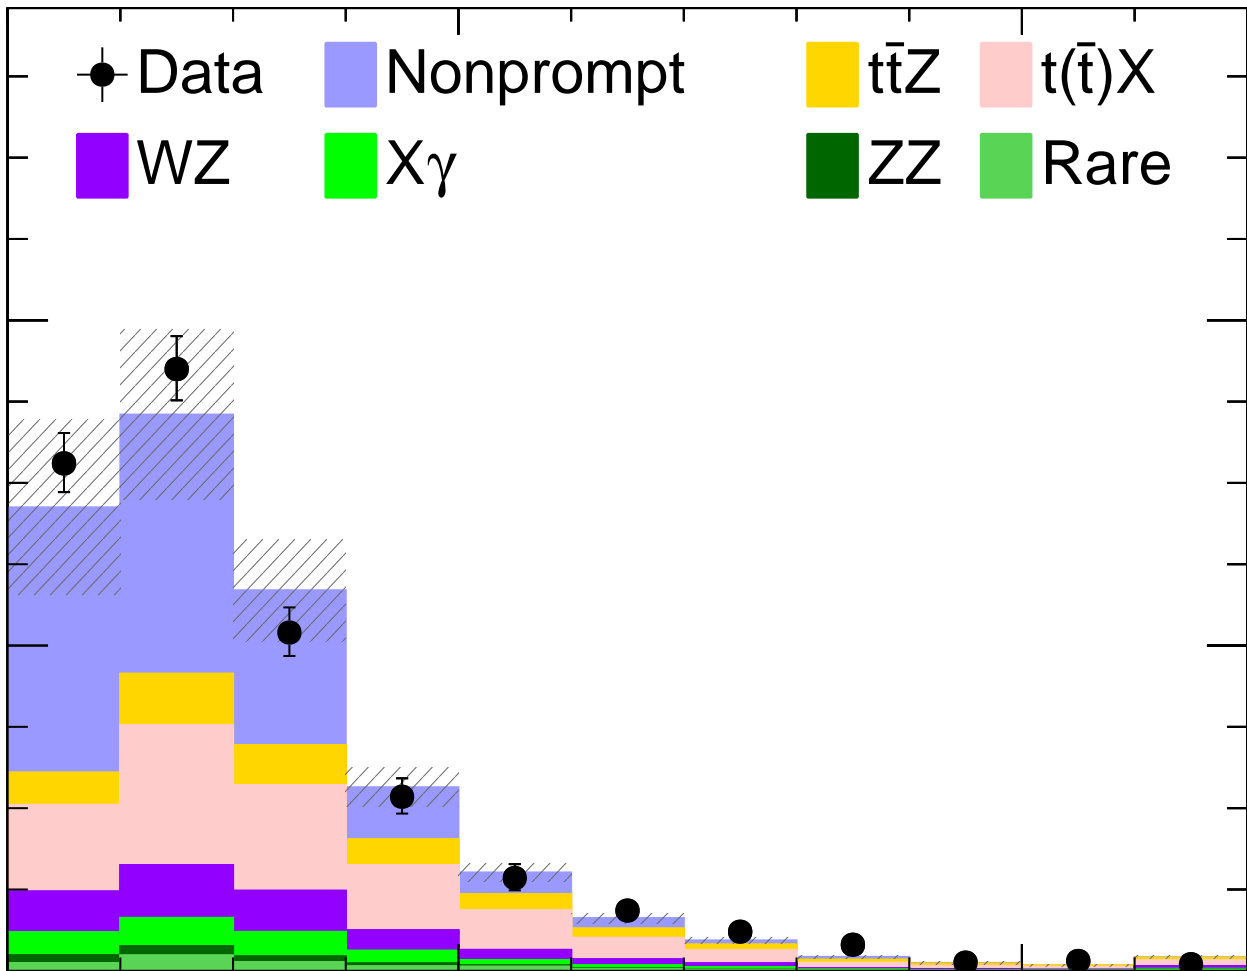

Events / 10 GeV

data/pred

Trailing lepton p_T [GeV]