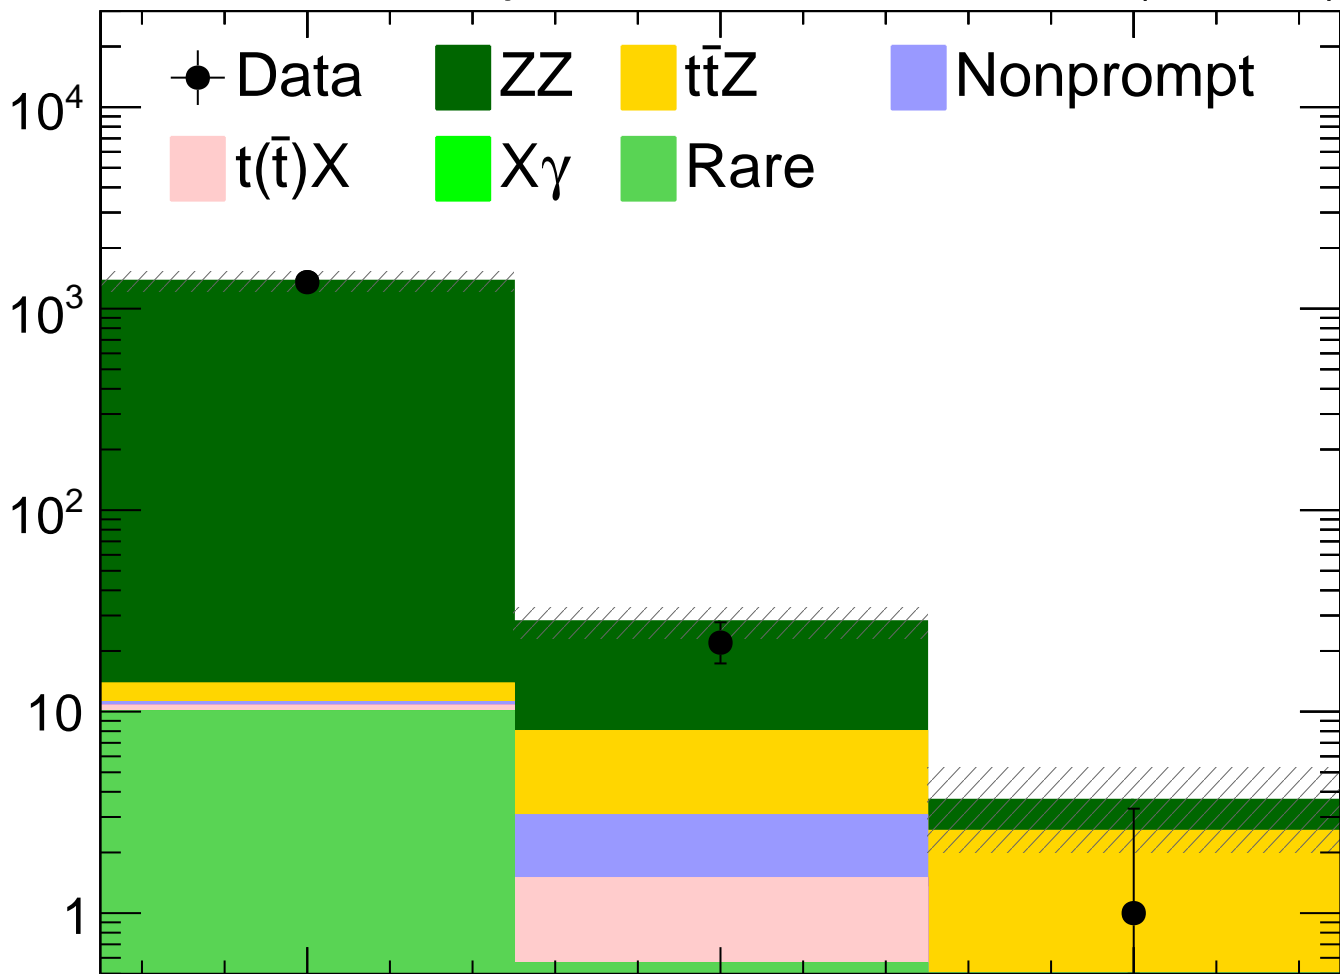

CMS Preliminary

77.5 fb⁻¹ (13 TeV)

Events

data/pred

N_b