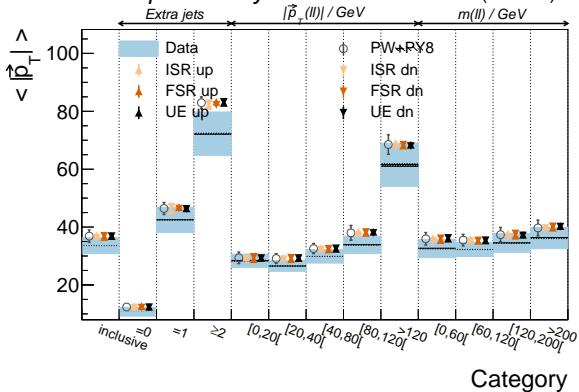

**CMS preliminary**

35.9 fb<sup>-1</sup> (13 TeV)

**CMS preliminary**

35.9 fb<sup>-1</sup> (13 TeV)