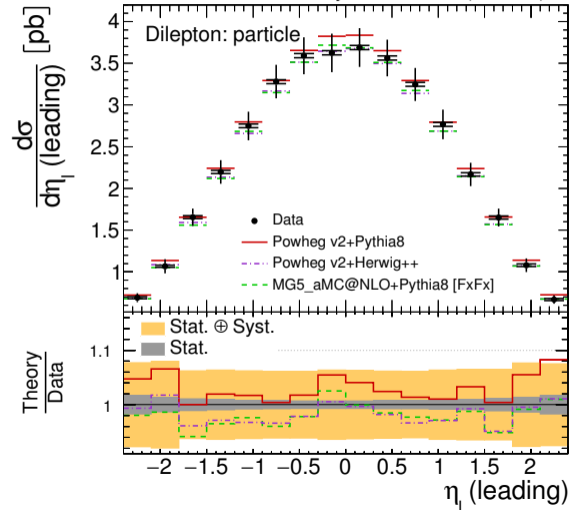

CMS Preliminary 35.9 fb⁻¹ (13 TeV)

CMS Preliminary 35.9 fb⁻¹ (13 TeV)