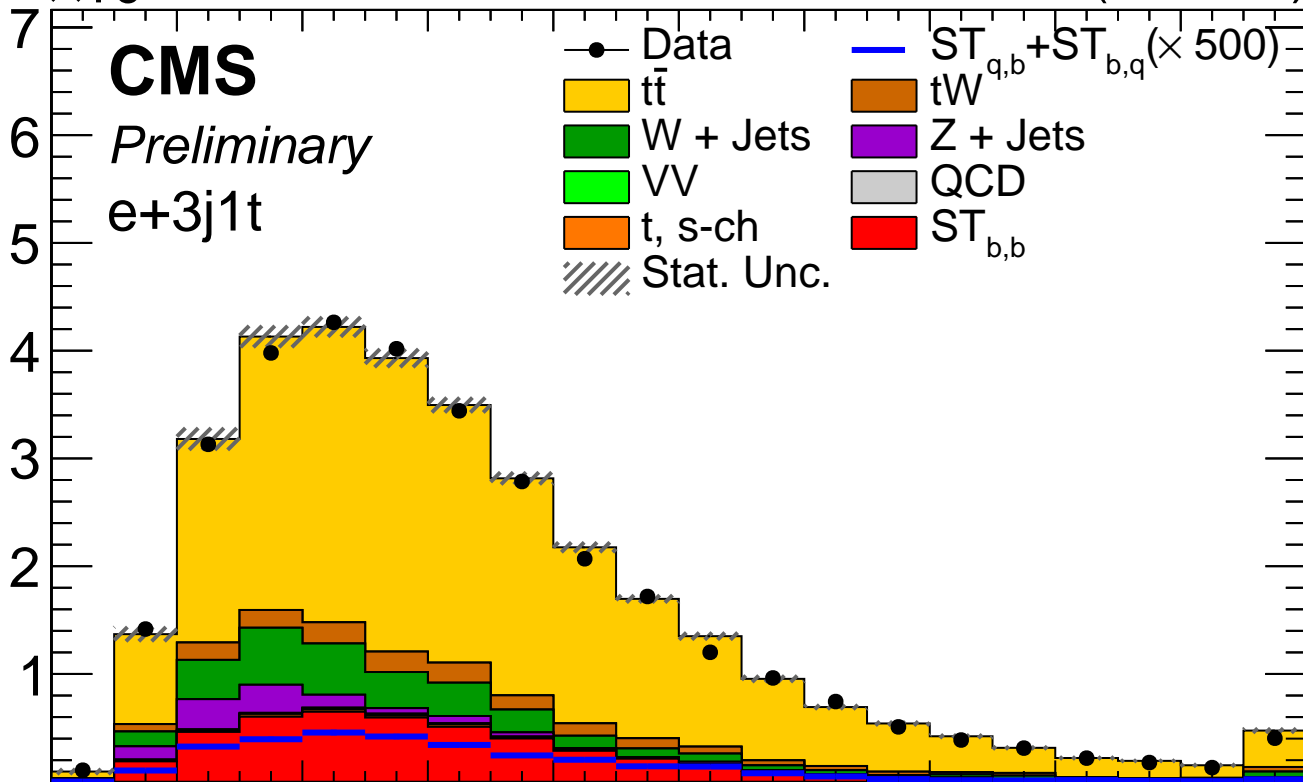

35.9 fb⁻¹ (13 TeV)

×10³

CMS

Preliminary

e+3j1t

Events/10.00 GeV

Data / MC