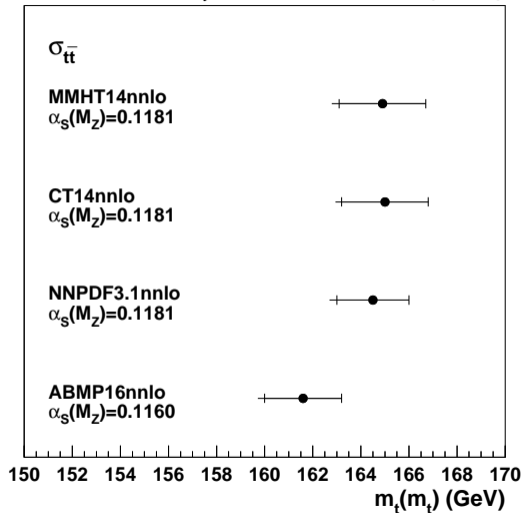

CMS Preliminary

35.9 fb<sup>-1</sup> (13 TeV)

CMS Preliminary

35.9 fb<sup>-1</sup> (13 TeV)