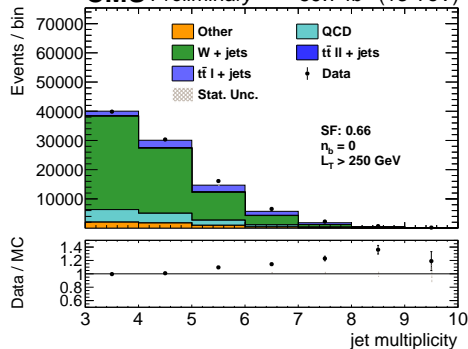

CMS Preliminary $59.7 \text{ fb}^{-1} (13 \text{ TeV})$

CMS Preliminary $59.7 \text{ fb}^{-1} (13 \text{ TeV})$

CMS Preliminary $59.7 \text{ fb}^{-1} (13 \text{ TeV})$

CMS Preliminary $59.7 \text{ fb}^{-1} (13 \text{ TeV})$

CMS Preliminary $59.7 \text{ fb}^{-1} (13 \text{ TeV})$

CMS Preliminary $59.7 \text{ fb}^{-1} (13 \text{ TeV})$