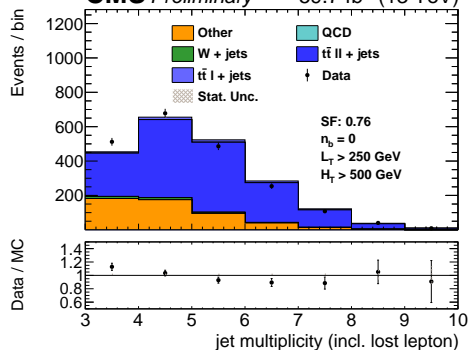

CMS Preliminary $59.7 \text{ fb}^{-1} (13 \text{ TeV})$

CMS Preliminary $59.7 \text{ fb}^{-1} (13 \text{ TeV})$

CMS Preliminary $59.7 \text{ fb}^{-1} (13 \text{ TeV})$

CMS Preliminary $59.7 \text{ fb}^{-1} (13 \text{ TeV})$

CMS Preliminary $59.7 \text{ fb}^{-1} (13 \text{ TeV})$

CMS Preliminary $59.7 \text{ fb}^{-1} (13 \text{ TeV})$