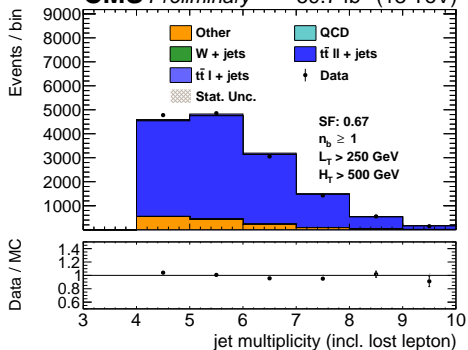

CMS Preliminary $59.7 \text{ fb}^{-1} (13 \text{ TeV})$

CMS Preliminary $59.7 \text{ fb}^{-1} (13 \text{ TeV})$

CMS Preliminary $59.7 \text{ fb}^{-1} (13 \text{ TeV})$

CMS Preliminary $59.7 \text{ fb}^{-1} (13 \text{ TeV})$

CMS Preliminary $59.7 \text{ fb}^{-1} (13 \text{ TeV})$

CMS Preliminary $59.7 \text{ fb}^{-1} (13 \text{ TeV})$