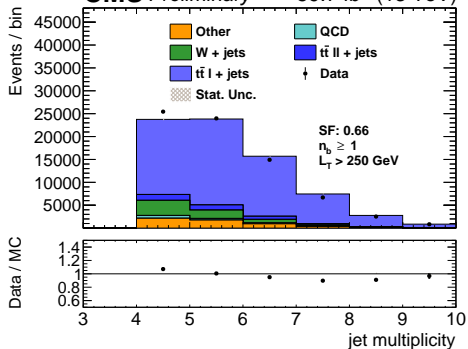

CMS Preliminary $59.7 \text{ fb}^{-1} (13 \text{ TeV})$

CMS Preliminary $59.7 \text{ fb}^{-1} (13 \text{ TeV})$

CMS Preliminary $59.7 \text{ fb}^{-1} (13 \text{ TeV})$

CMS Preliminary $59.7 \text{ fb}^{-1} (13 \text{ TeV})$

CMS Preliminary $59.7 \text{ fb}^{-1} (13 \text{ TeV})$

CMS Preliminary $59.7 \text{ fb}^{-1} (13 \text{ TeV})$