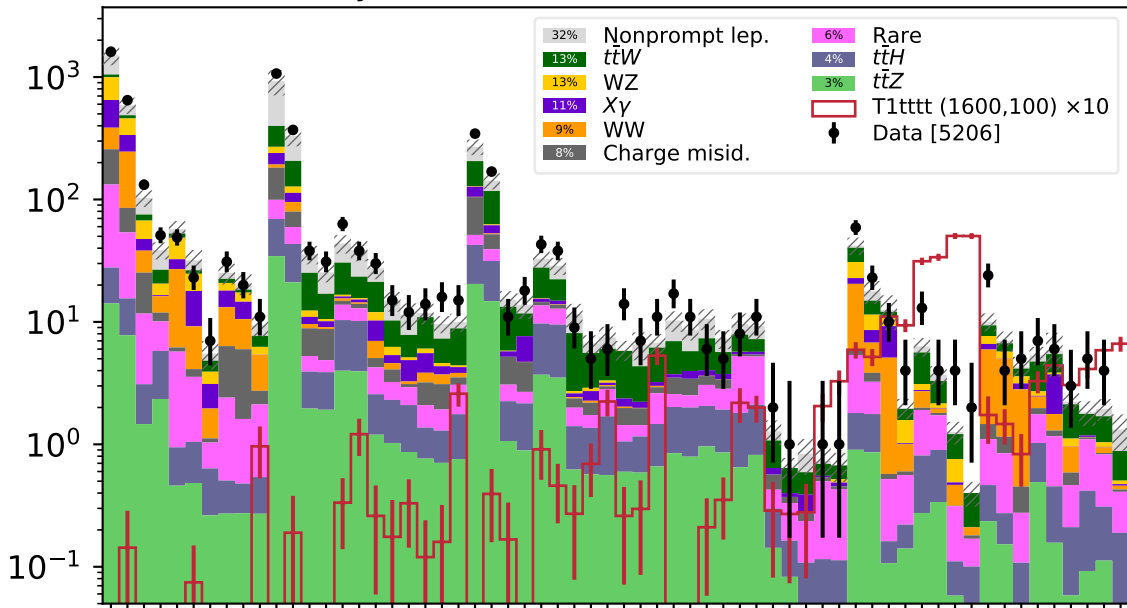

CMS Preliminary

HH

137 fb<sup>-1</sup> (13 TeV)

Events

Data/Pred.

Region