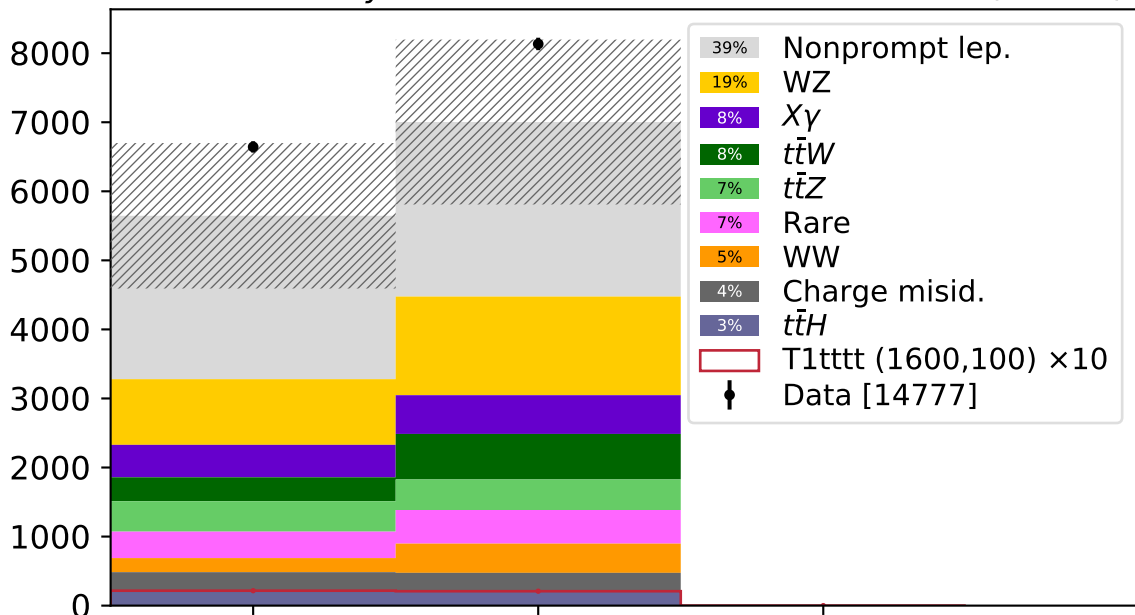

CMS Preliminary

Baseline

137 fb<sup>-1</sup> (13 TeV)

Events

Data/Pred.

(-)

(+) )

SS charge