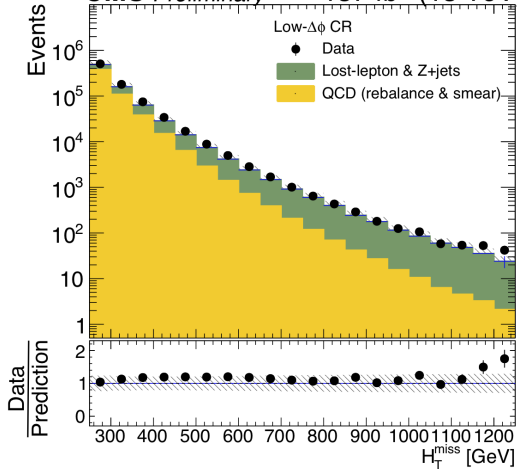

CMS Preliminary 137 fb⁻¹ (13 TeV)

CMS Preliminary 137 fb⁻¹ (13 TeV)