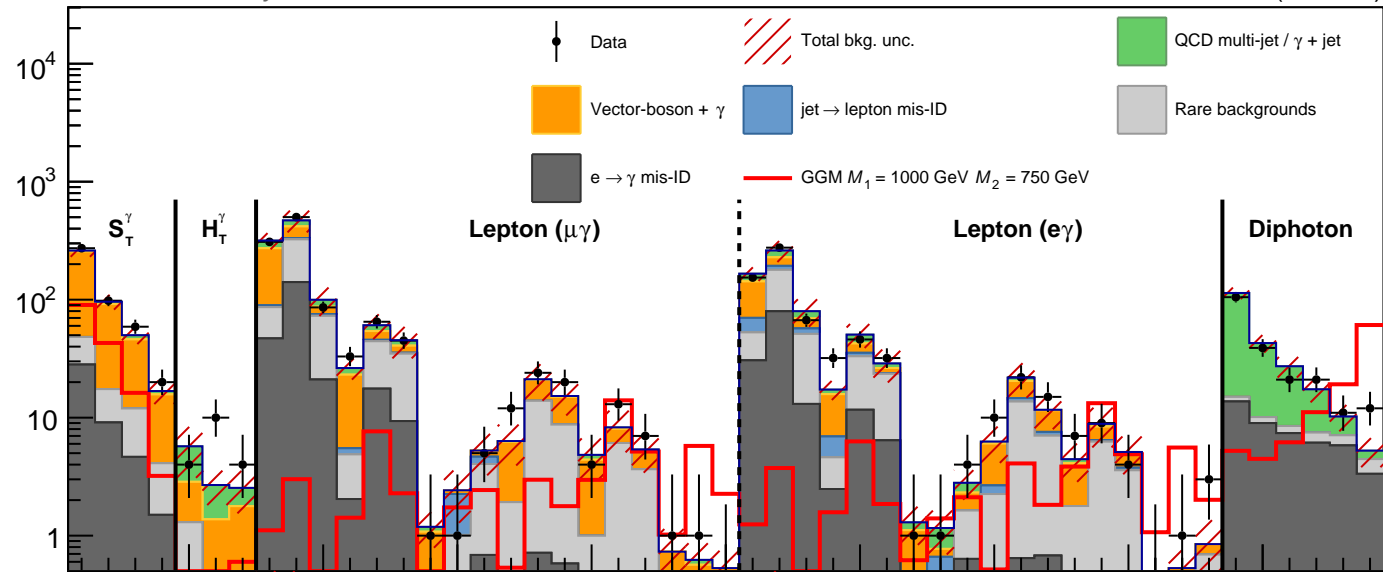

Events/bin

data-bkg.

Signal region