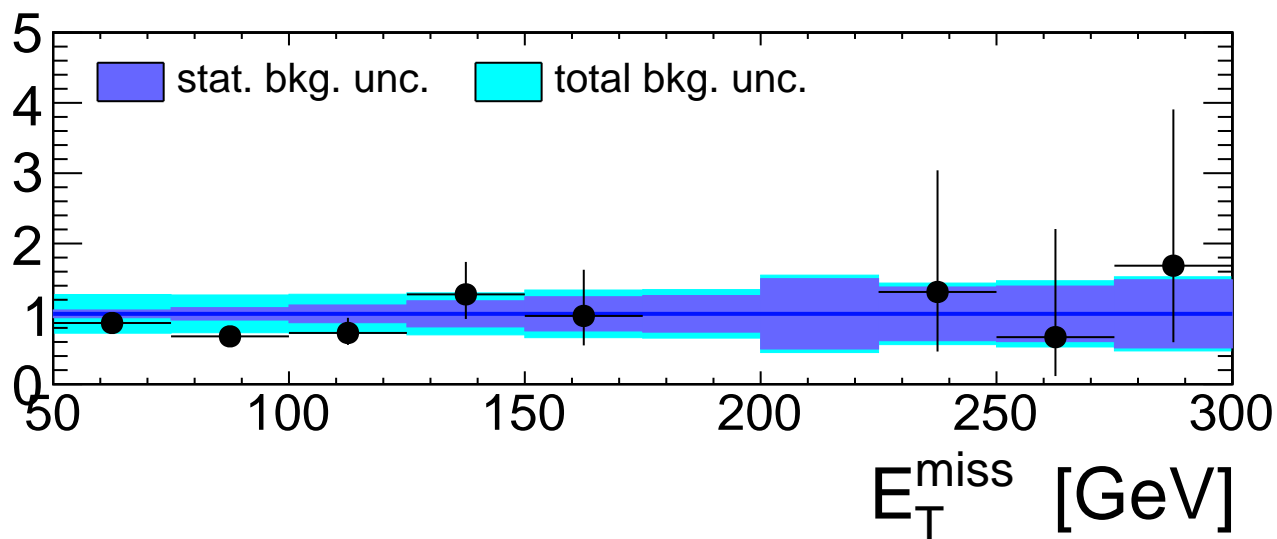

Events / 25.0 GeV

Data/pred.

E_T^{miss} [GeV]