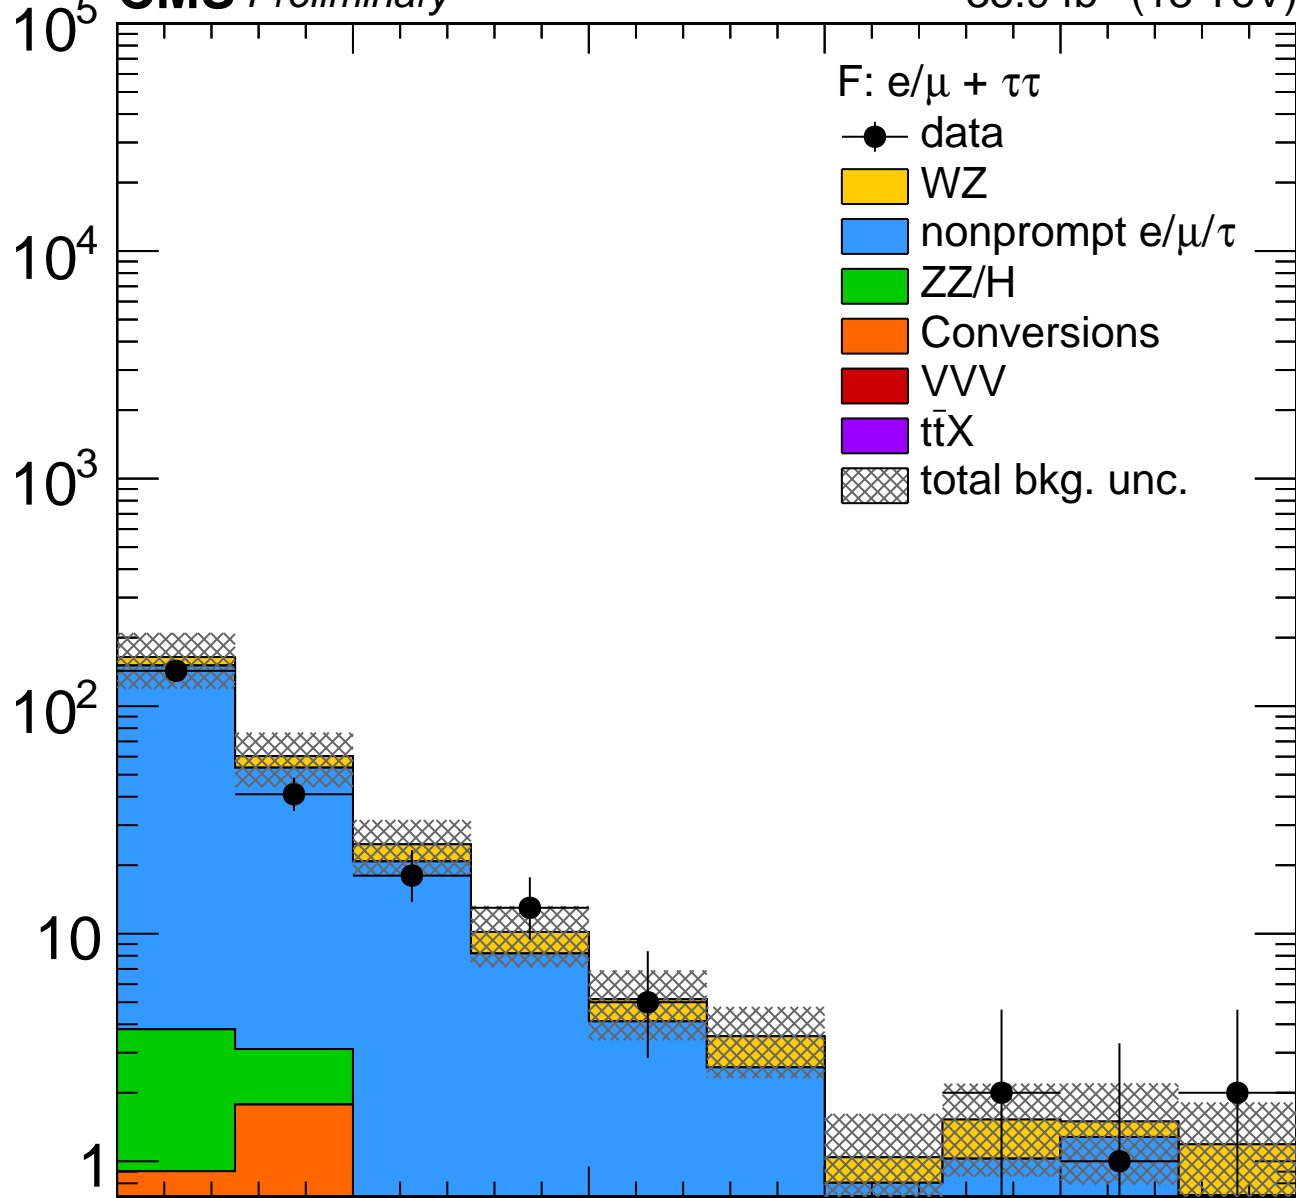

Events / 25.0 GeV

Data/pred.

E_T^{miss} [GeV]