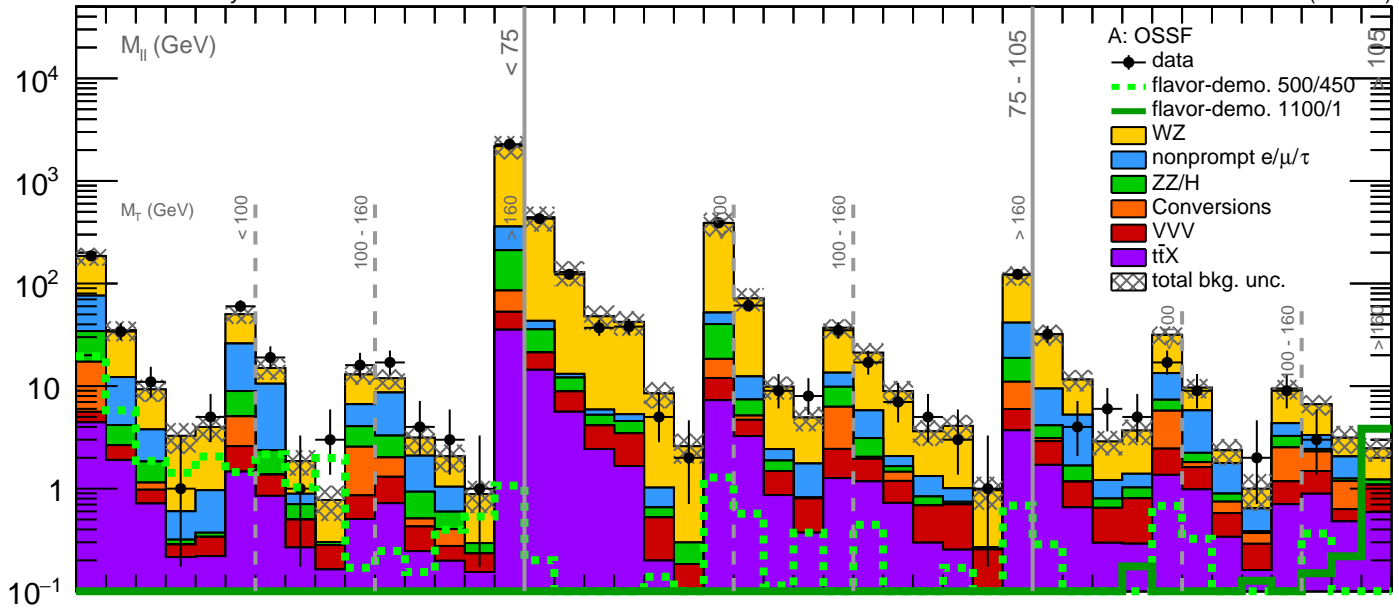

Events

Data/pred.

Signal Region A ( $3l, 0\tau$ )