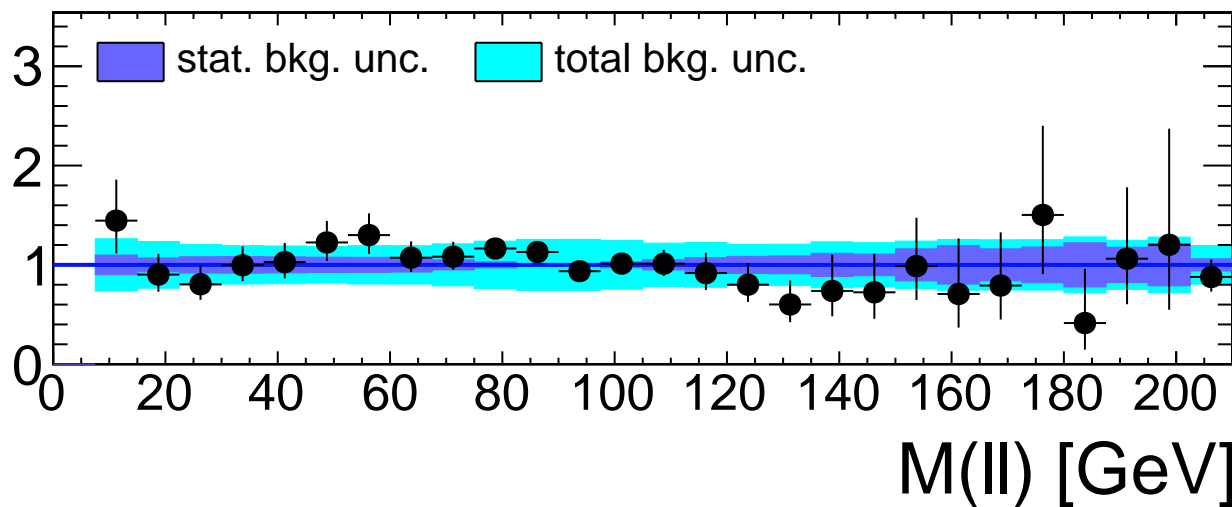

Events / 7.5GeV

Data/pred.

M(II) [GeV]