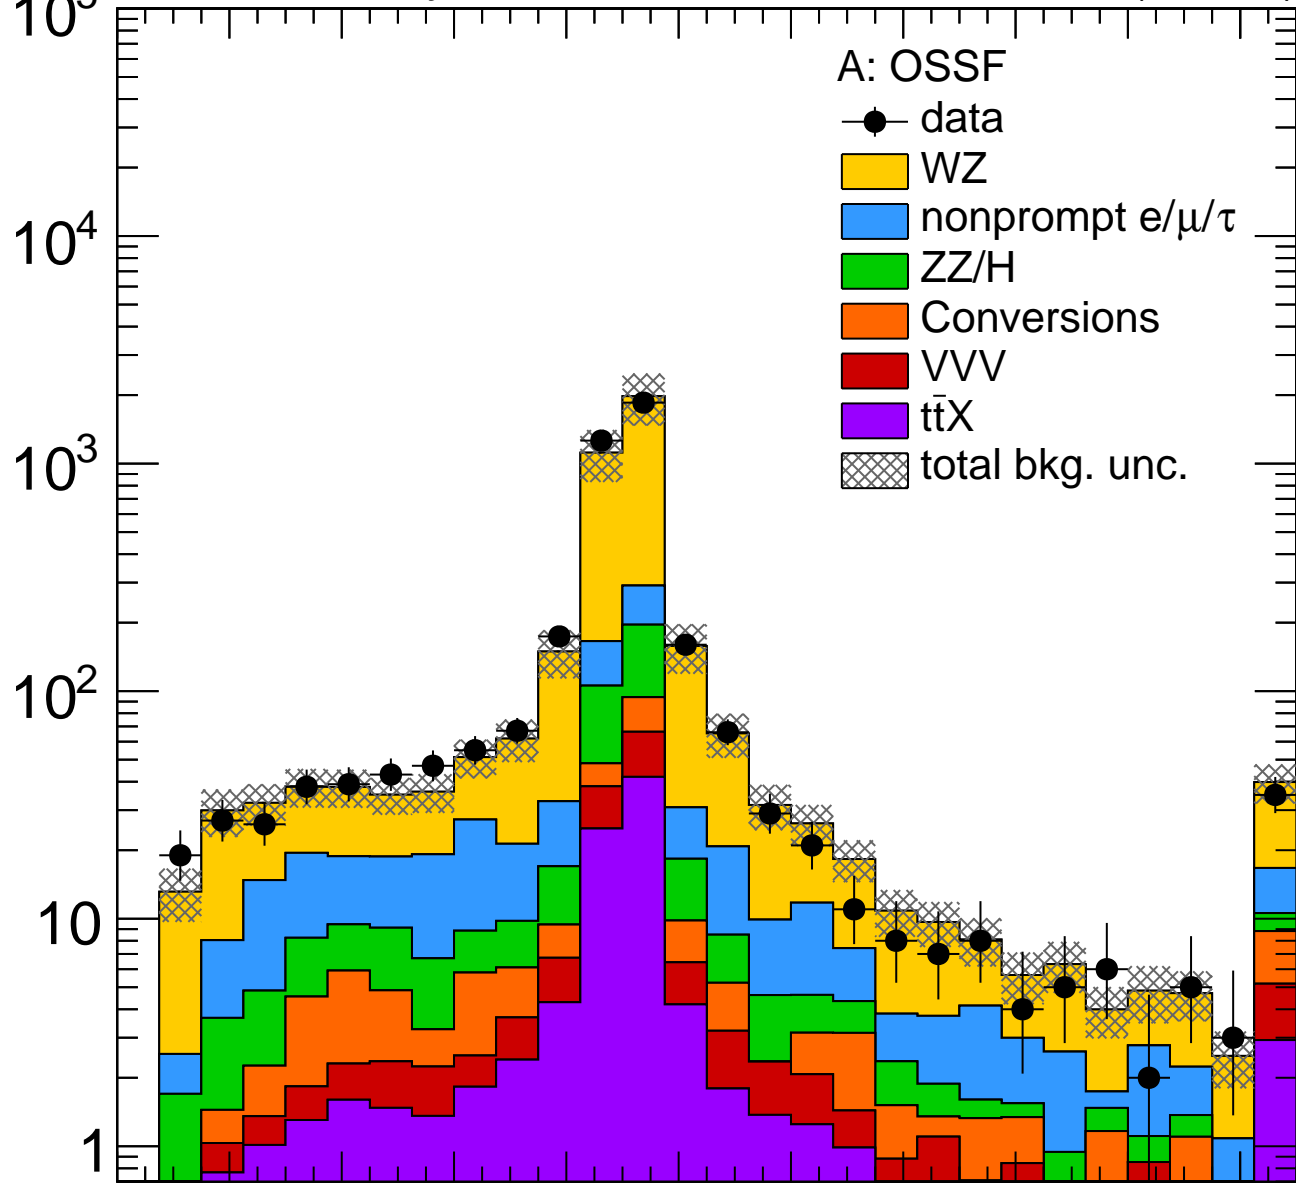

Events / 7.5GeV

Data/pred.

M(II) [GeV]