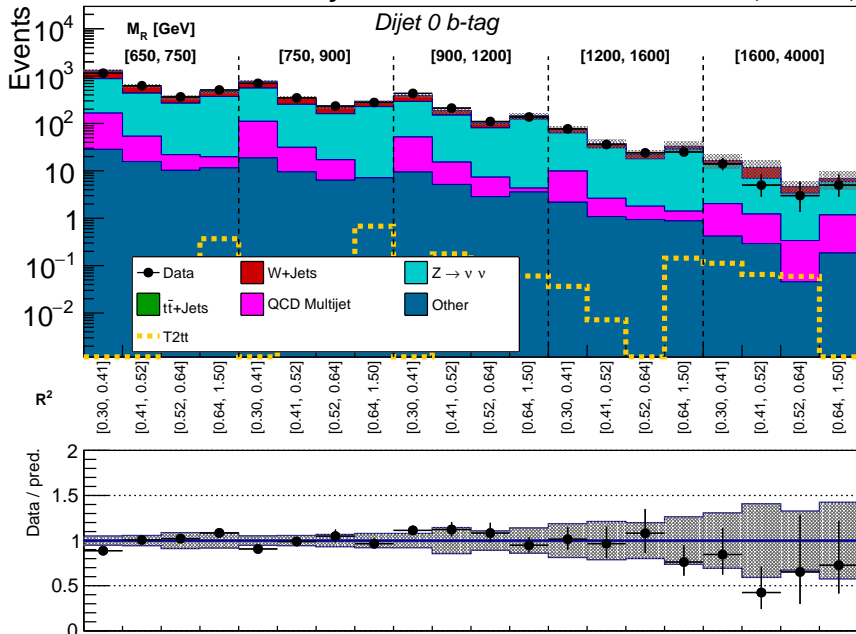

CMS Preliminary

35.9 fb⁻¹ (13 TeV)

CMS Preliminary

35.9 fb⁻¹ (13 TeV)