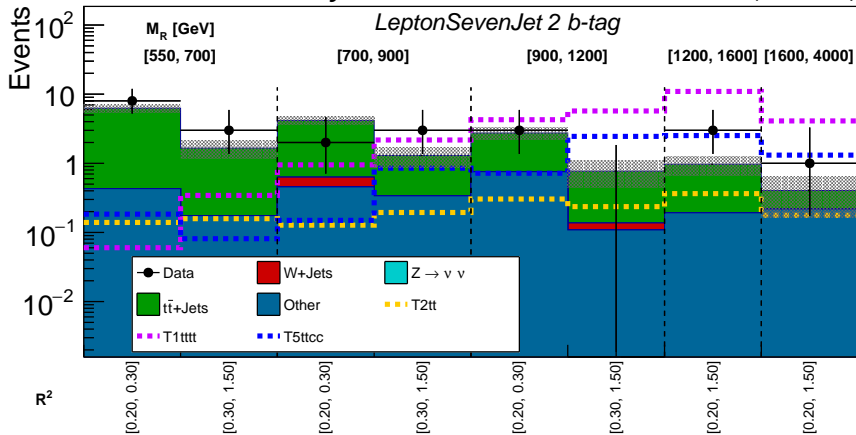

**CMS Preliminary**

35.9 fb<sup>-1</sup> (13 TeV)

**CMS Preliminary**

35.9 fb<sup>-1</sup> (13 TeV)