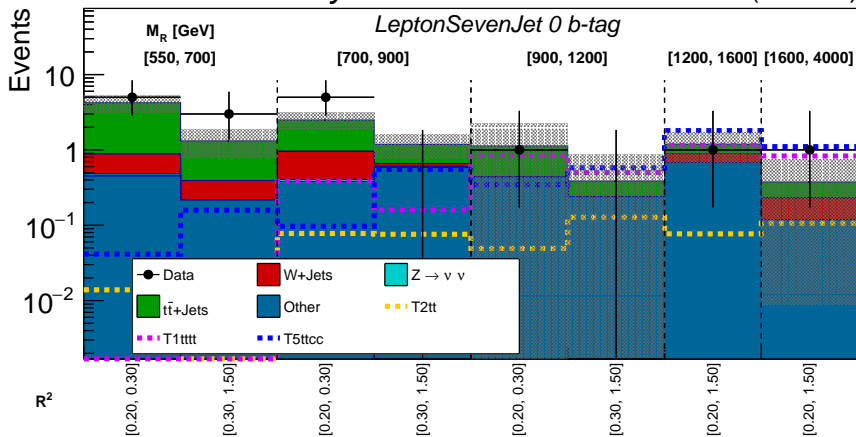

CMS Preliminary

35.9 fb⁻¹ (13 TeV)

CMS Preliminary

35.9 fb⁻¹ (13 TeV)