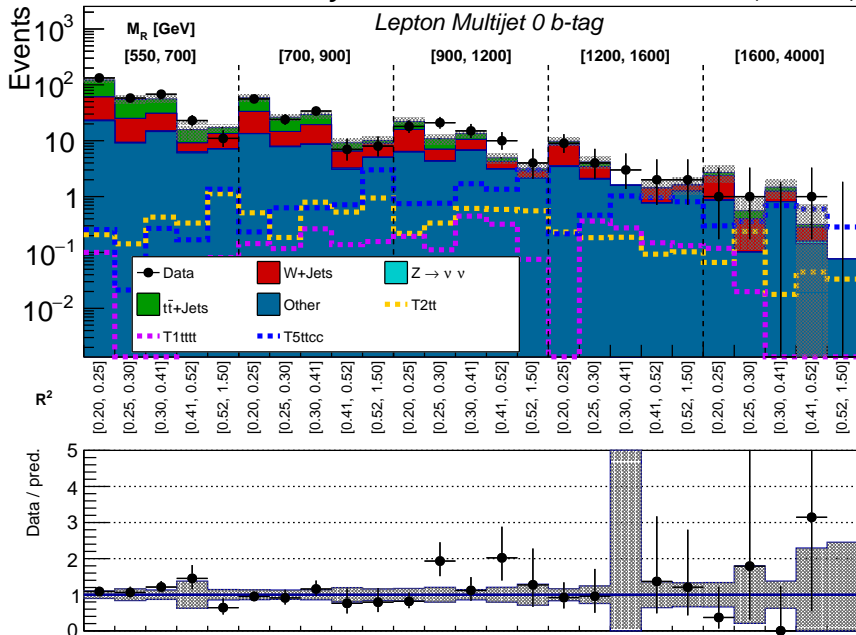

CMS Preliminary

35.9 fb<sup>-1</sup> (13 TeV)

CMS Preliminary

35.9 fb<sup>-1</sup> (13 TeV)