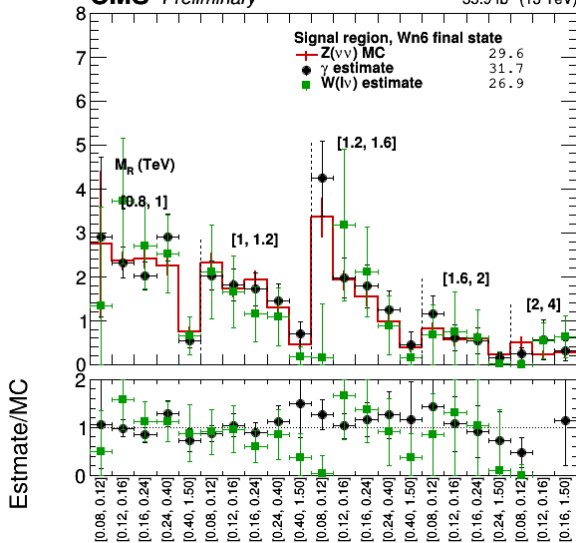

CMS Preliminary

35.9 fb⁻¹ (13 TeV)

CMS Preliminary

35.9 fb⁻¹ (13 TeV)

CMS Preliminary

35.9 fb⁻¹ (13 TeV)