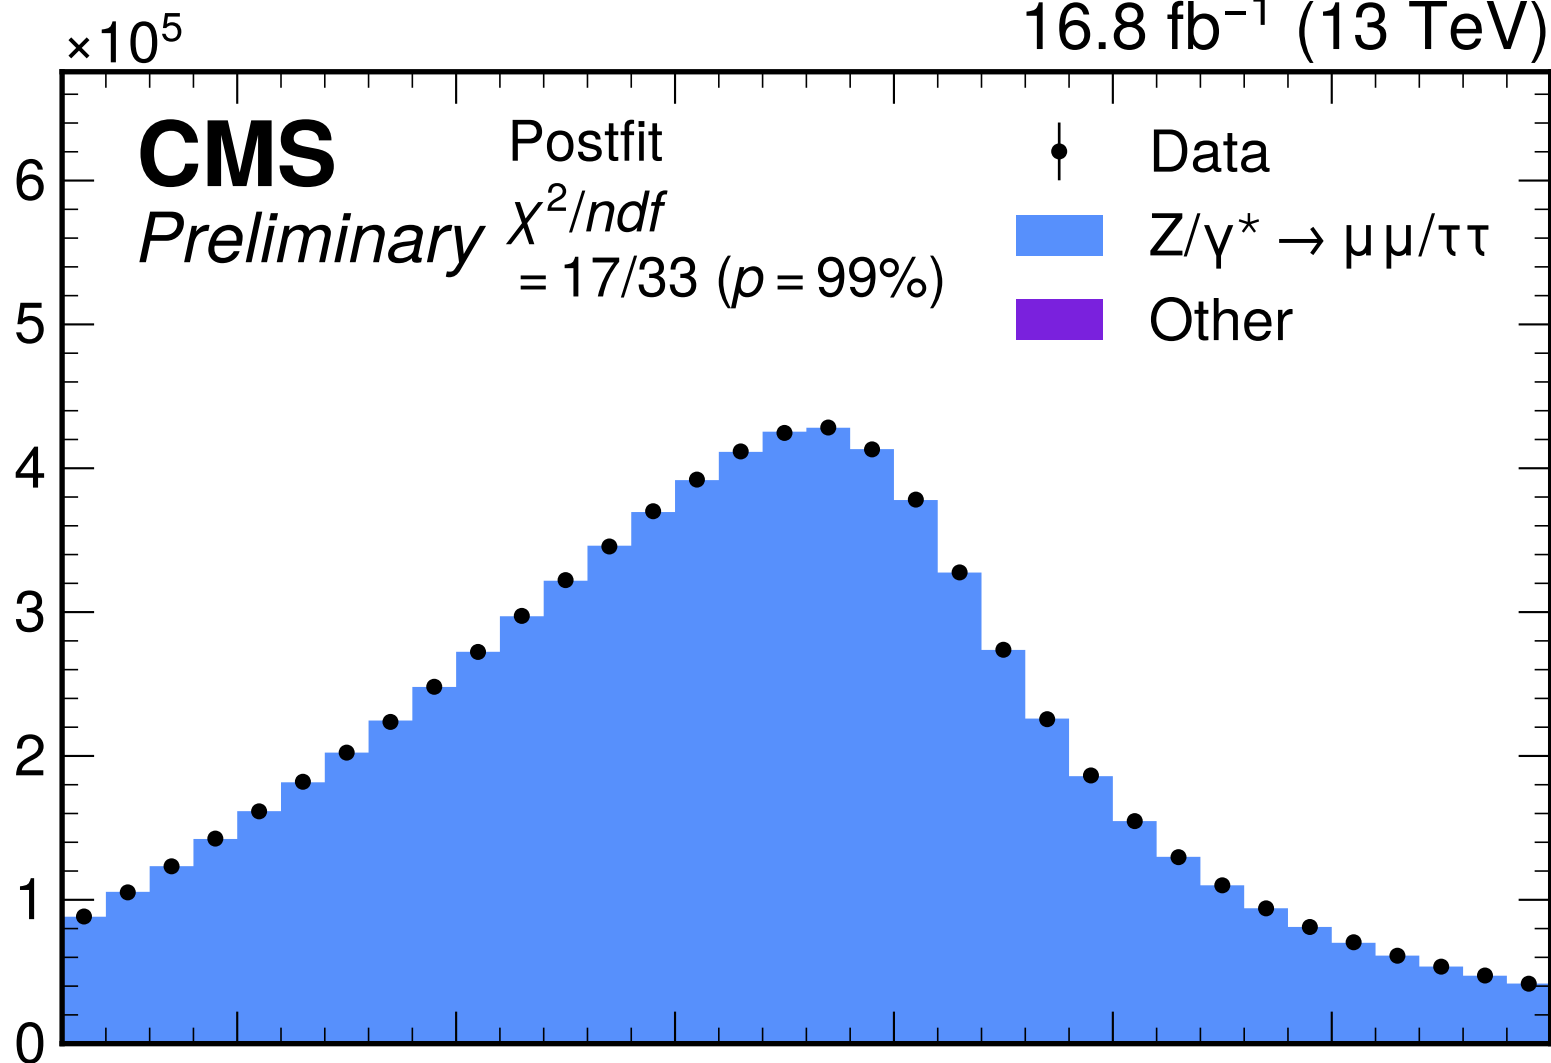

16.8 fb⁻¹ (13 TeV)

Events/GeV

Data/Pred.