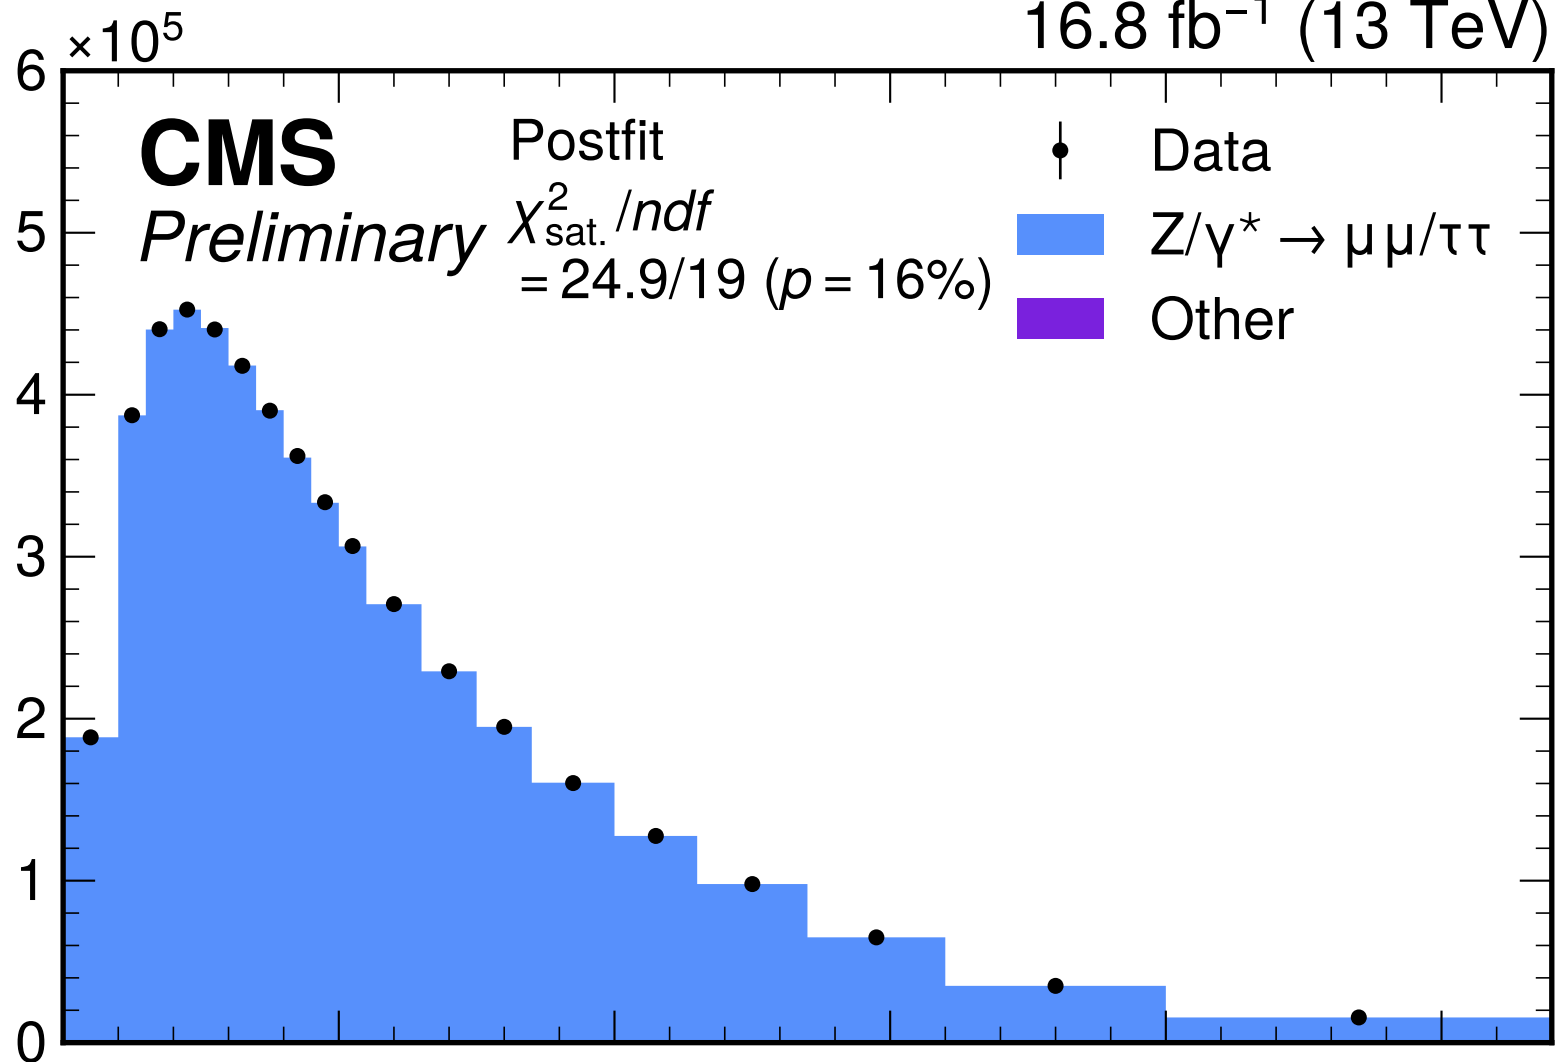

16.8 fb⁻¹ (13 TeV)

Events/GeV

Data/Pred.