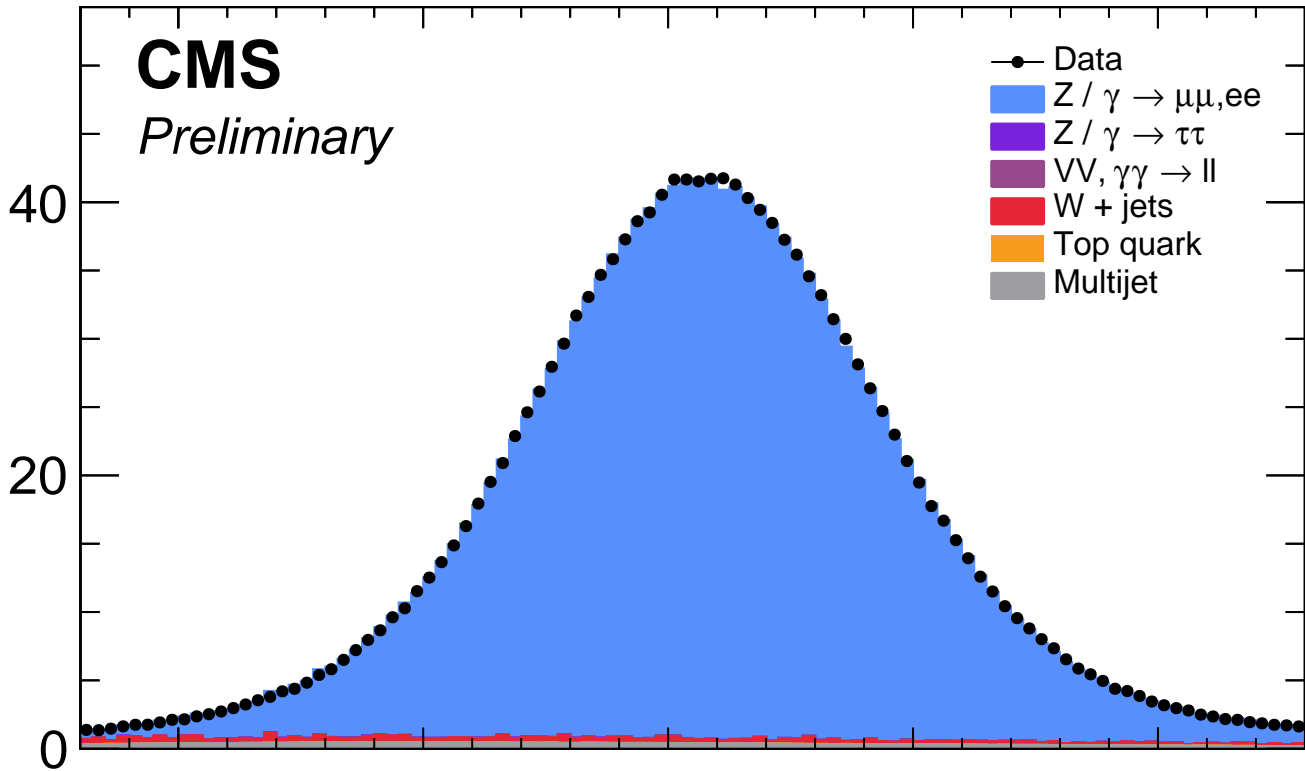

59 fb<sup>-1</sup> (2018, 13 TeV)

×10<sup>3</sup>

**CMS**

*Preliminary*

Events / 0.5 GeV

Data / MC