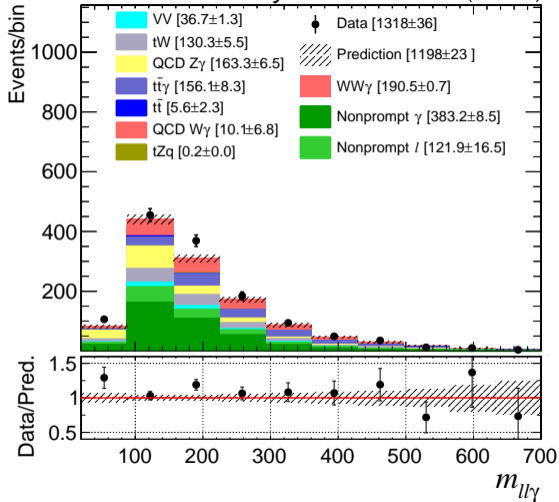

CMS Preliminary138 fb⁻¹ (13 TeV)**CMS Preliminary**138 fb⁻¹ (13 TeV)