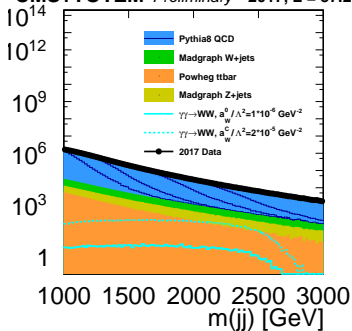

CMS+TOTEM Preliminary 2016, L = 9.9 fb⁻¹

CMS+TOTEM Preliminary 2017, L = 37.2 fb⁻¹

CMS Preliminary 2018, L = 52.9 fb⁻¹