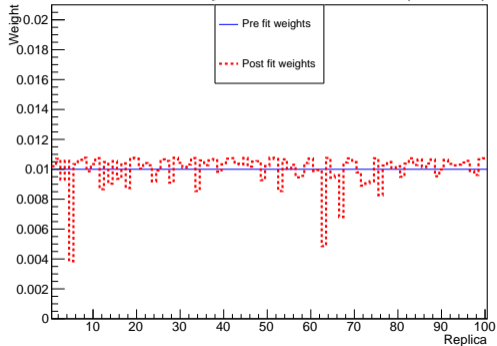

CMS Preliminary137.2 fb⁻¹ (13 TeV)**CMS Preliminary**137.2 fb⁻¹ (13 TeV)