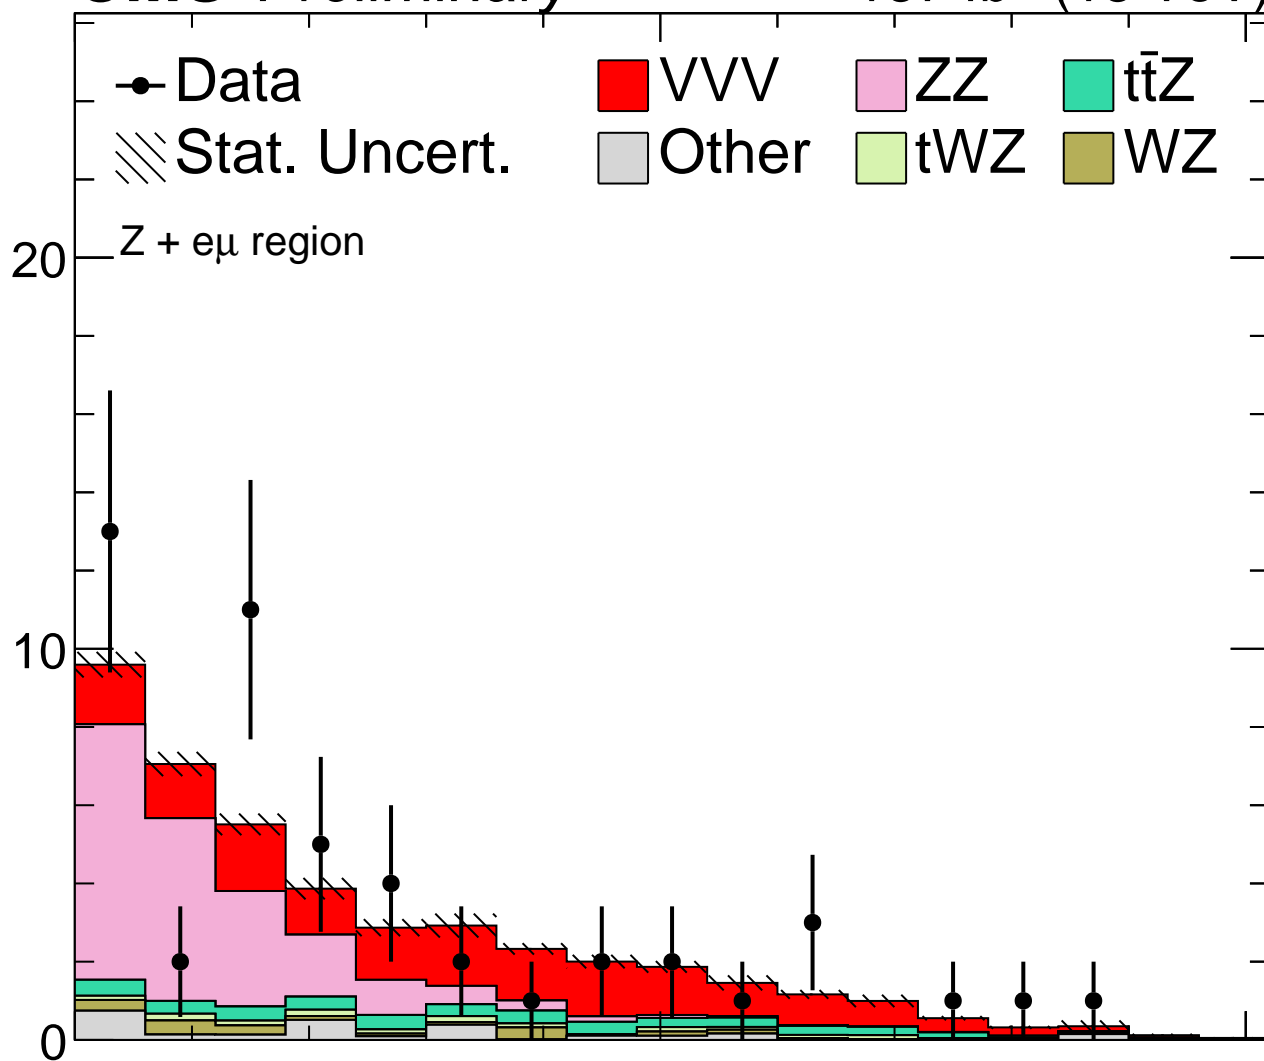

**CMS Preliminary**

137 fb<sup>-1</sup> (13 TeV)

Events

Data/Pred.