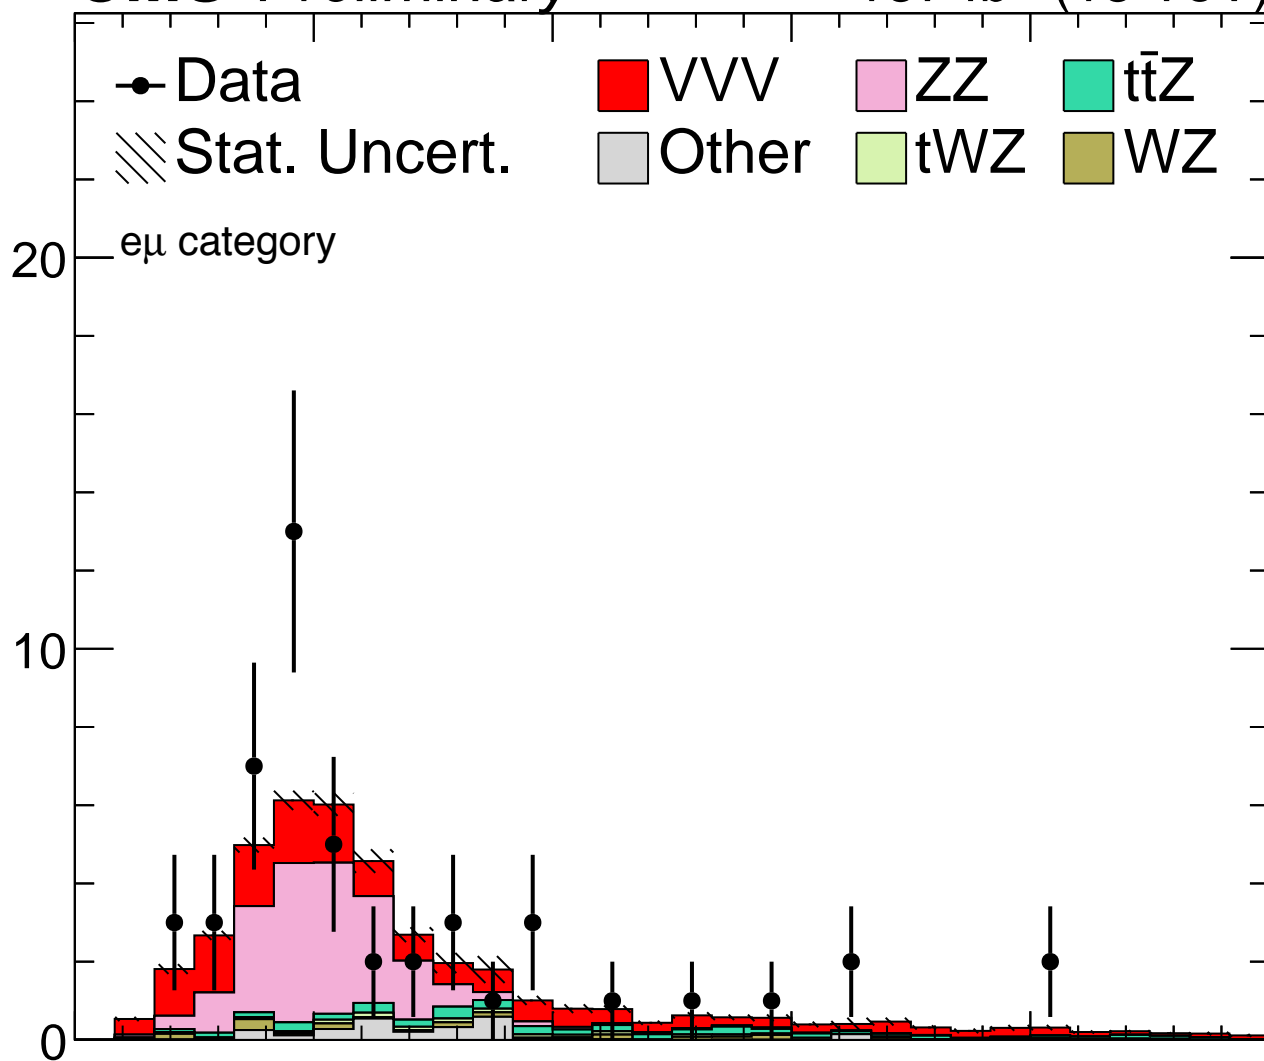

CMS Preliminary

137 fb⁻¹ (13 TeV)

Events

Data/Pred.