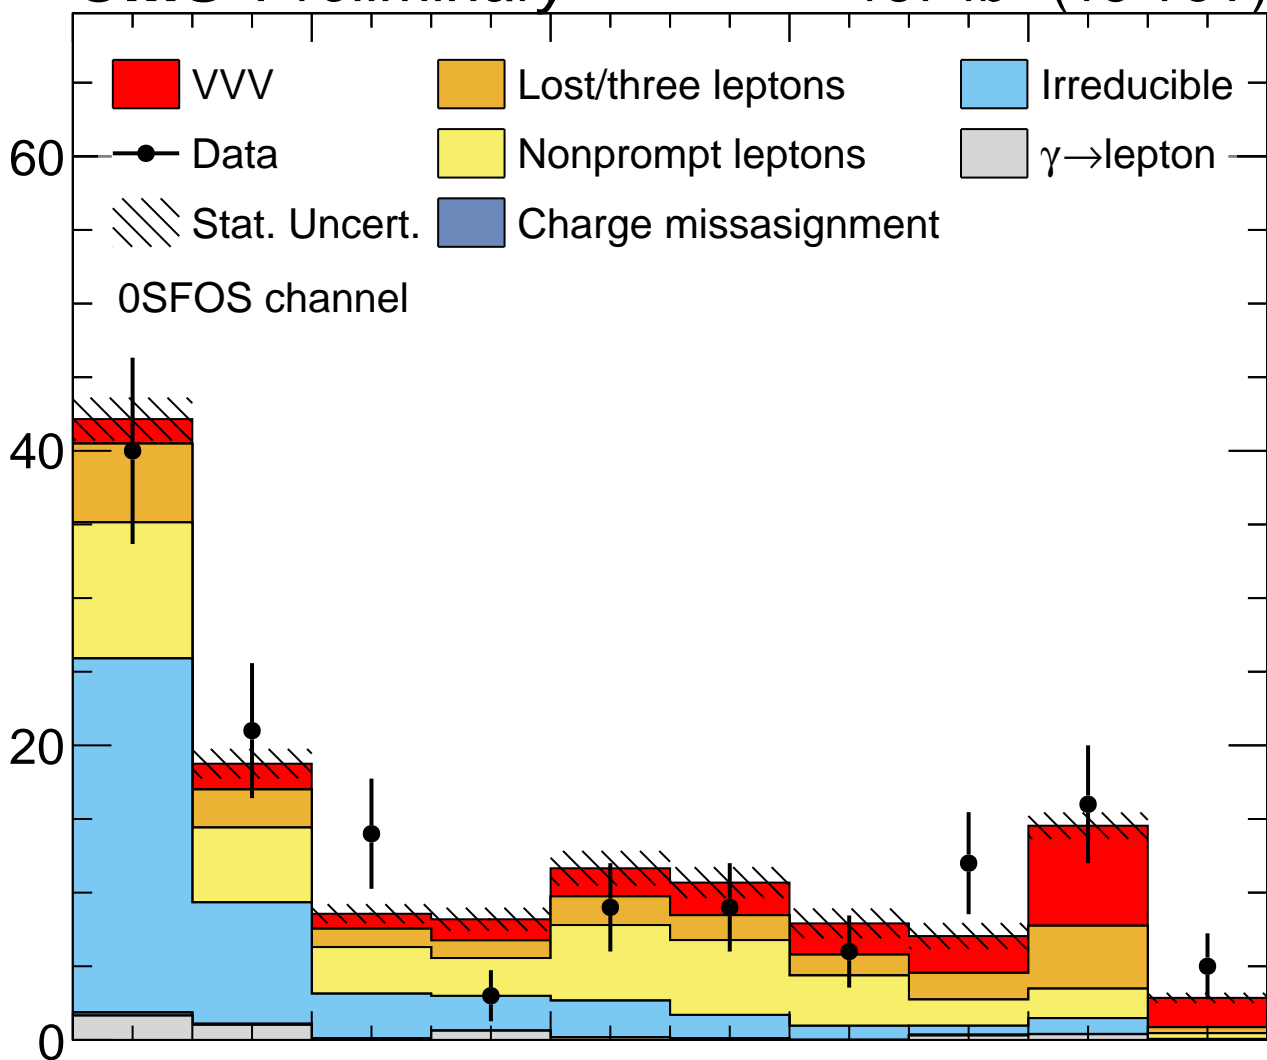

CMS Preliminary

137 fb⁻¹ (13 TeV)

Events

Data/Pred.