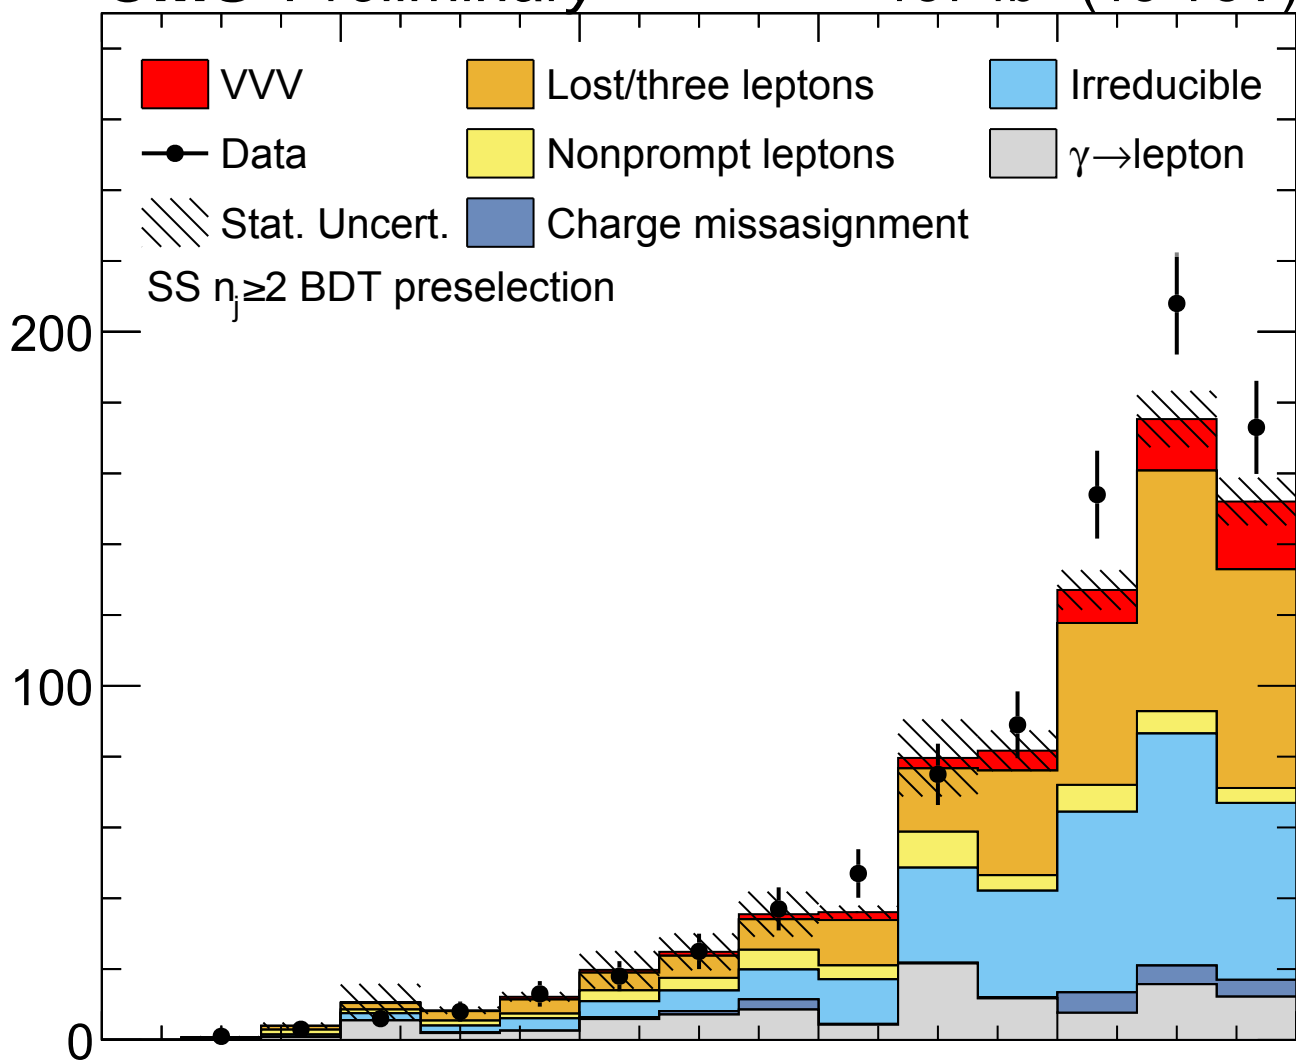

CMS Preliminary

137 fb⁻¹ (13 TeV)

Events

Data/Pred.