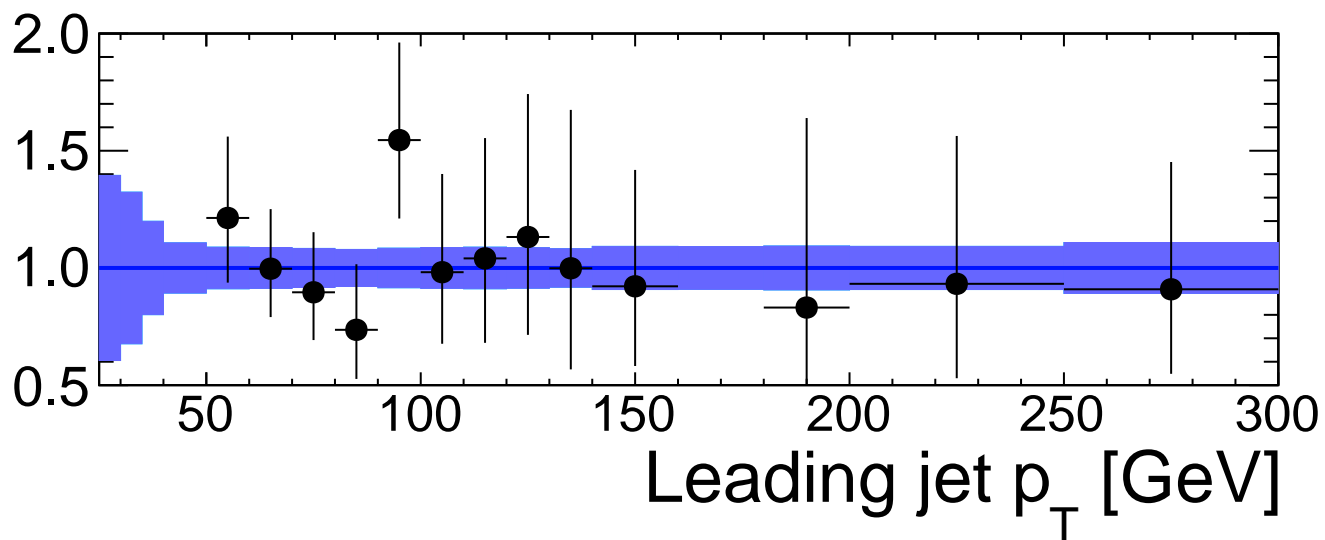

Events/bin

Data/pred.

Leading jet p_T [GeV]