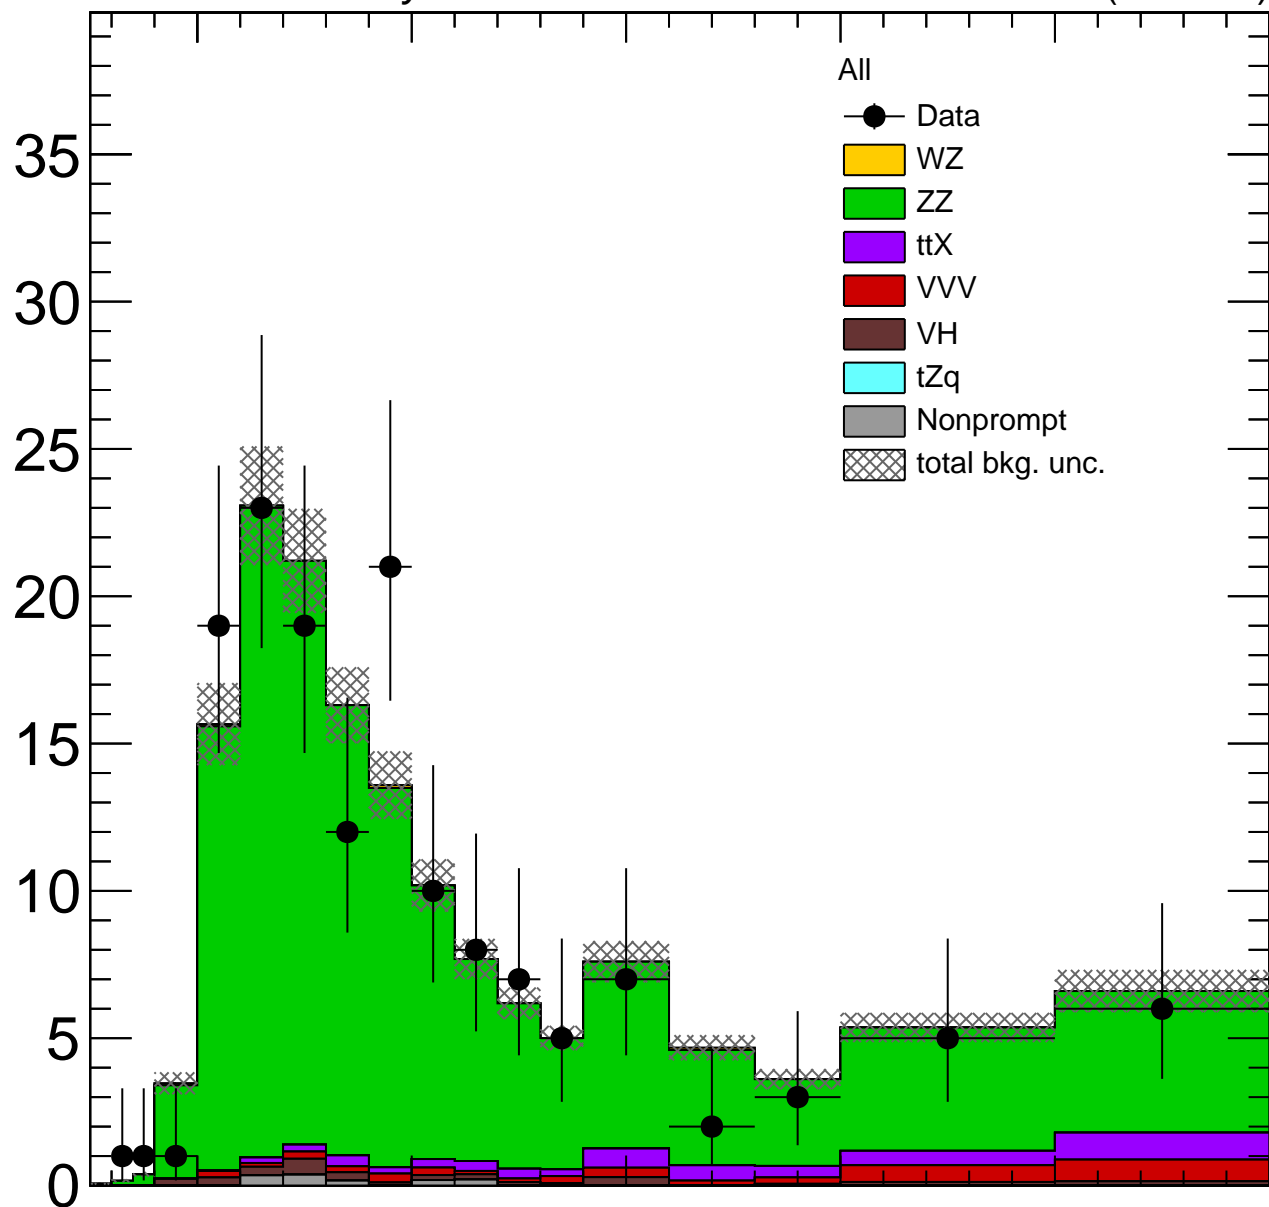

Events/bin

Data/pred.

Leading jet p_T [GeV]