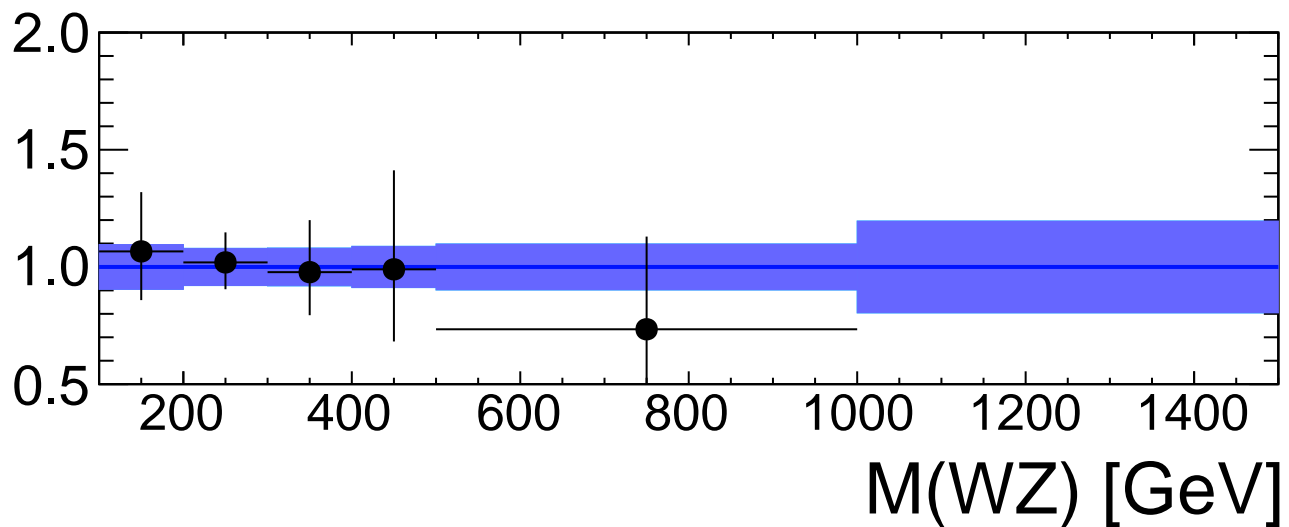

Events/100 GeV

Data/pred.

M(WZ) [GeV]