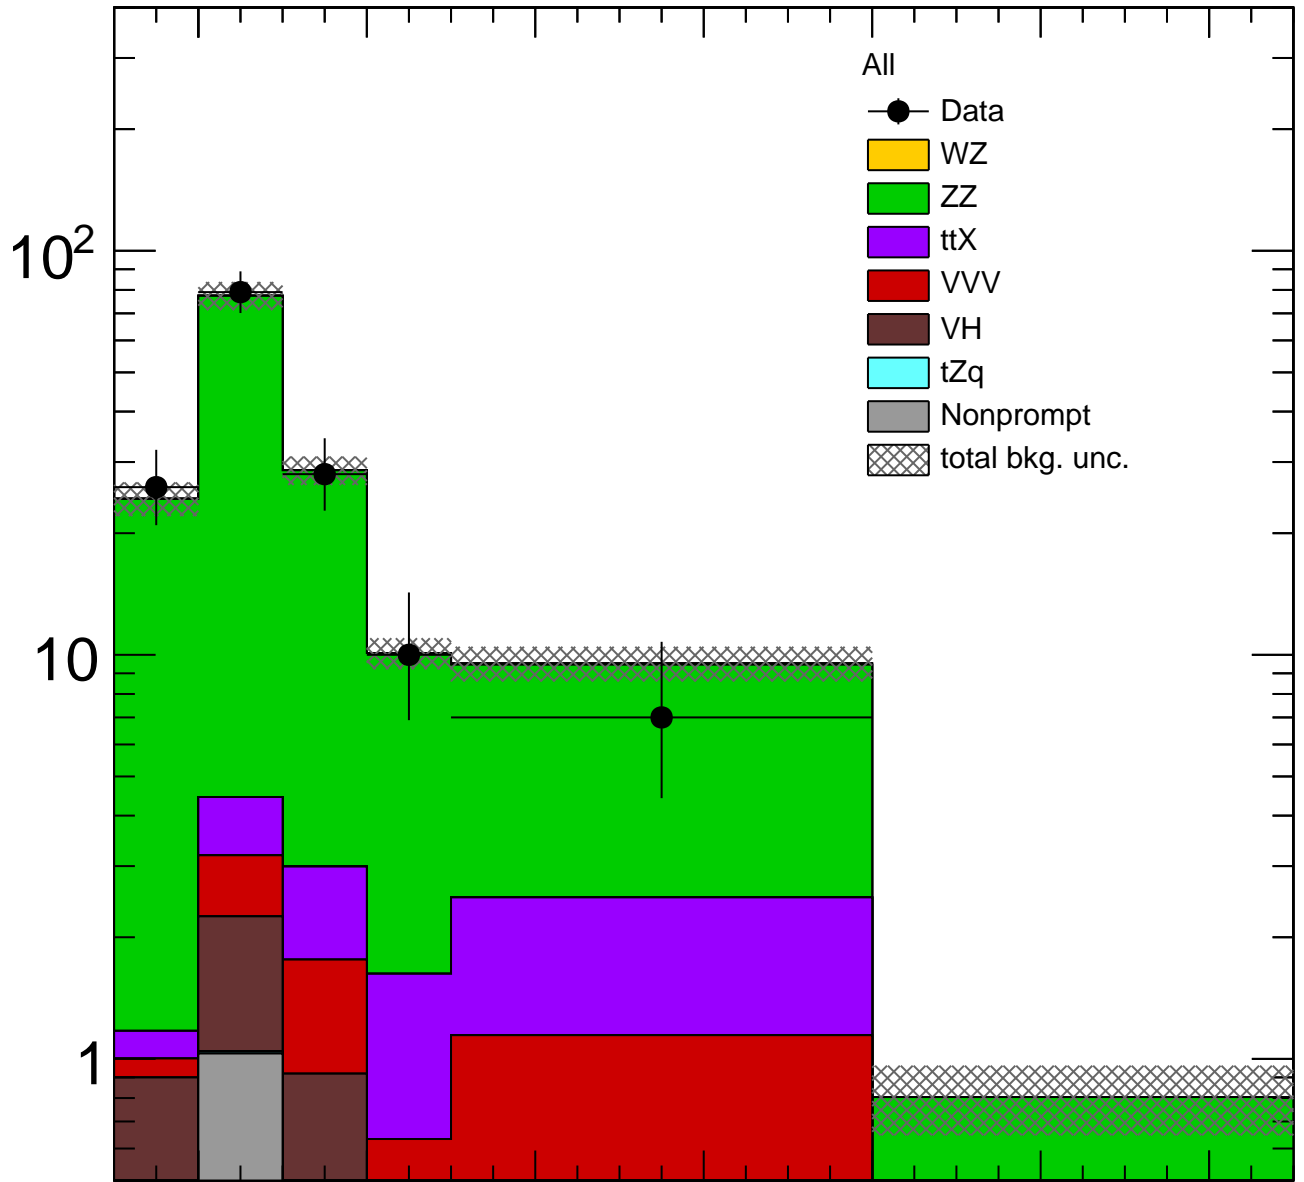

Events/100 GeV

Data/pred.

M(WZ) [GeV]