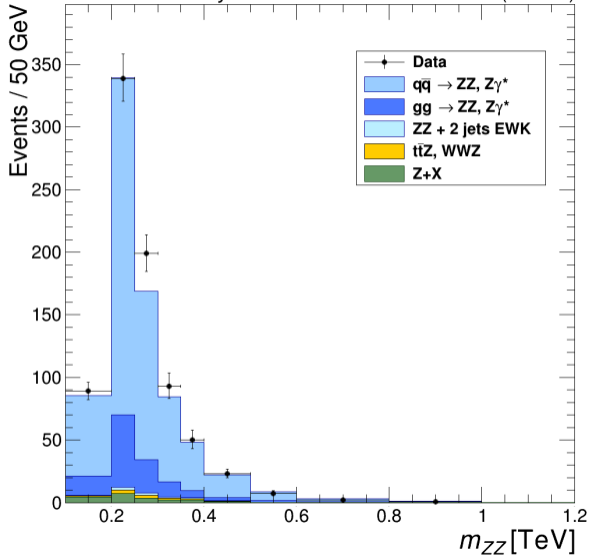

CMS Preliminary

35.9 fb⁻¹ (13 TeV)

CMS Preliminary

35.9 fb⁻¹ (13 TeV)