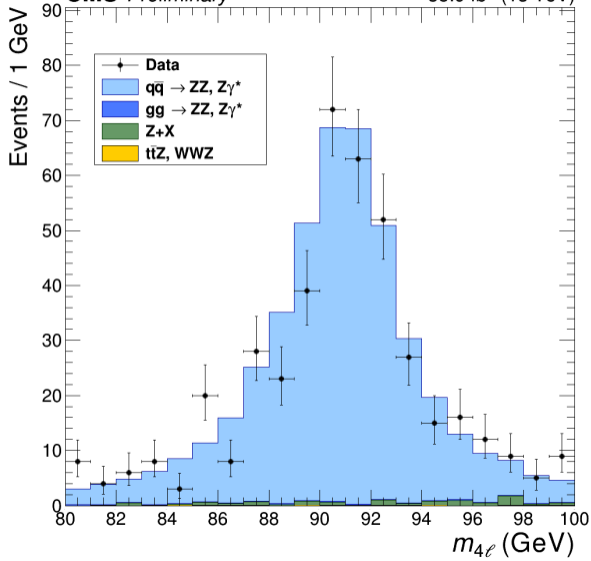

CMS Preliminary

35.9 fb⁻¹ (13 TeV)

CMS Preliminary

35.9 fb⁻¹ (13 TeV)