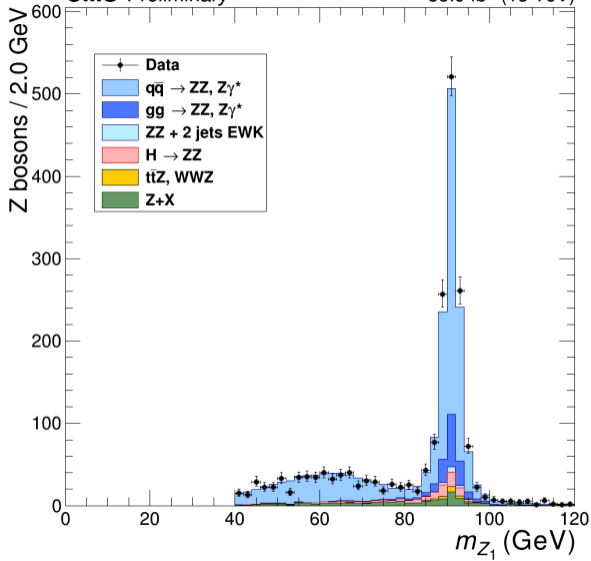

CMS Preliminary

35.9 fb⁻¹ (13 TeV)

CMS Preliminary

35.9 fb⁻¹ (13 TeV)