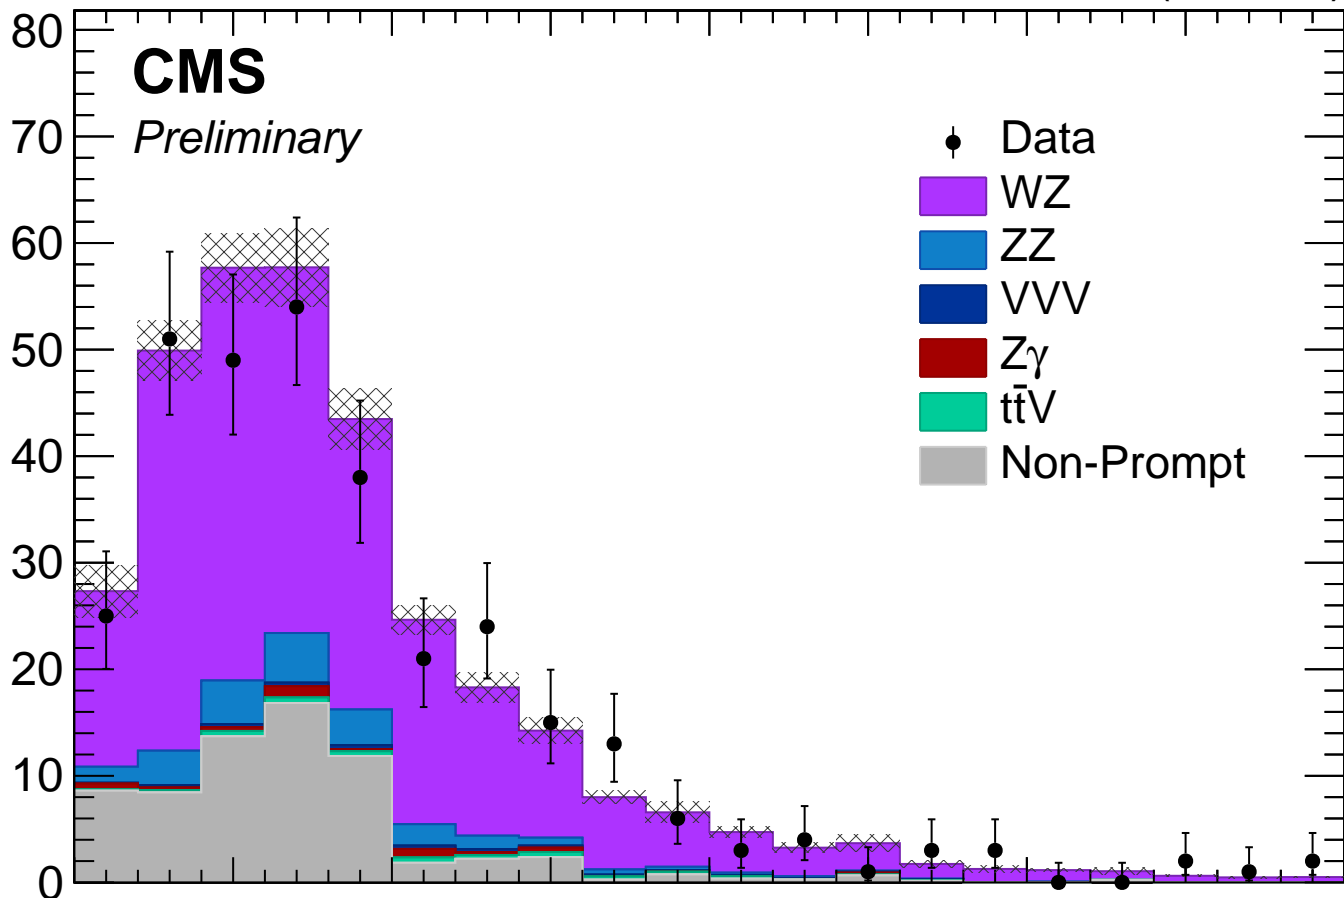

2.3 fb⁻¹ (13 TeV)

Events/20 GeV

CMS

Preliminary

Data/MC