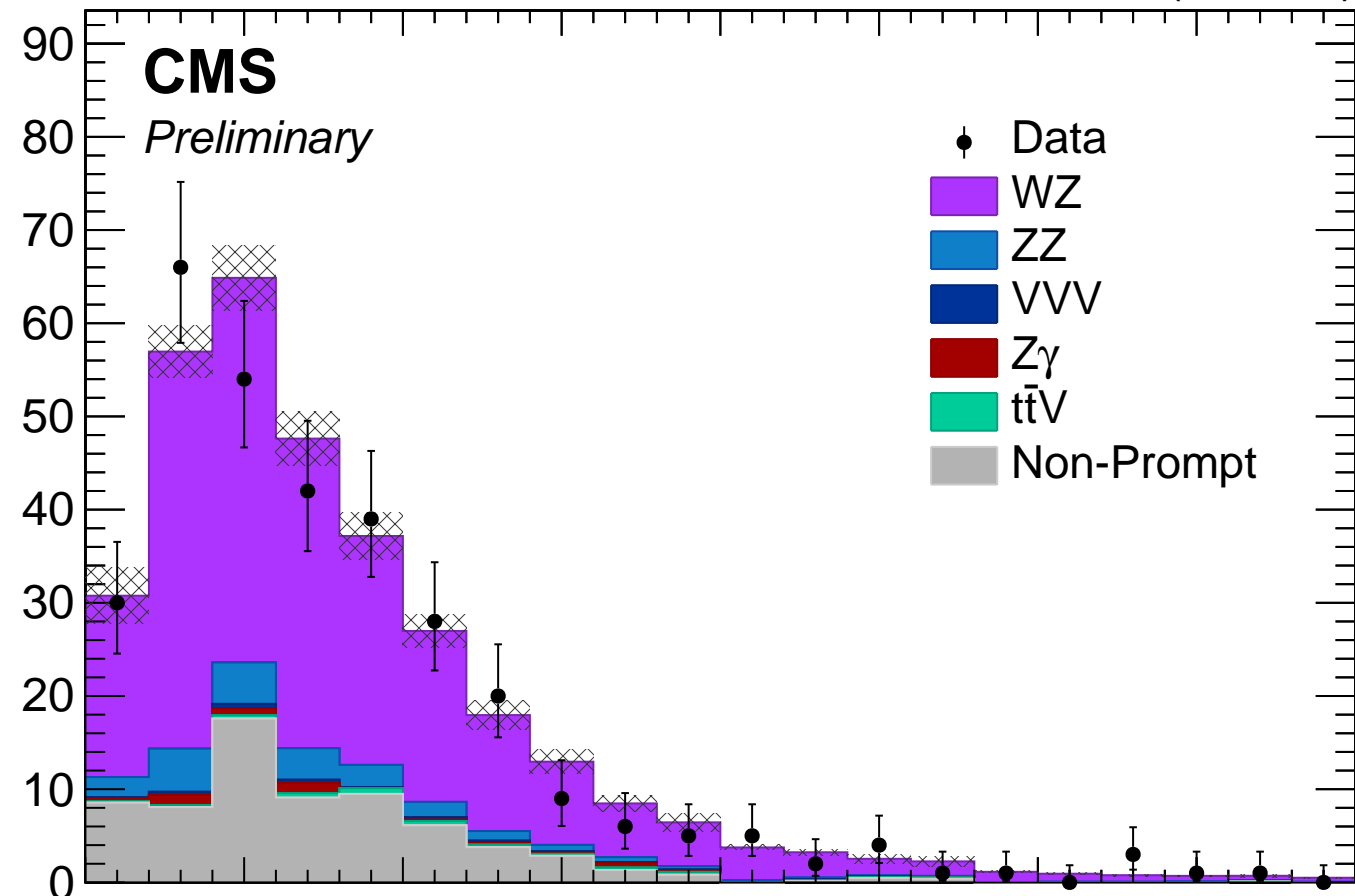

2.3 fb<sup>-1</sup> (13 TeV)

Events/20 GeV

**CMS**

*Preliminary*

Data/MC