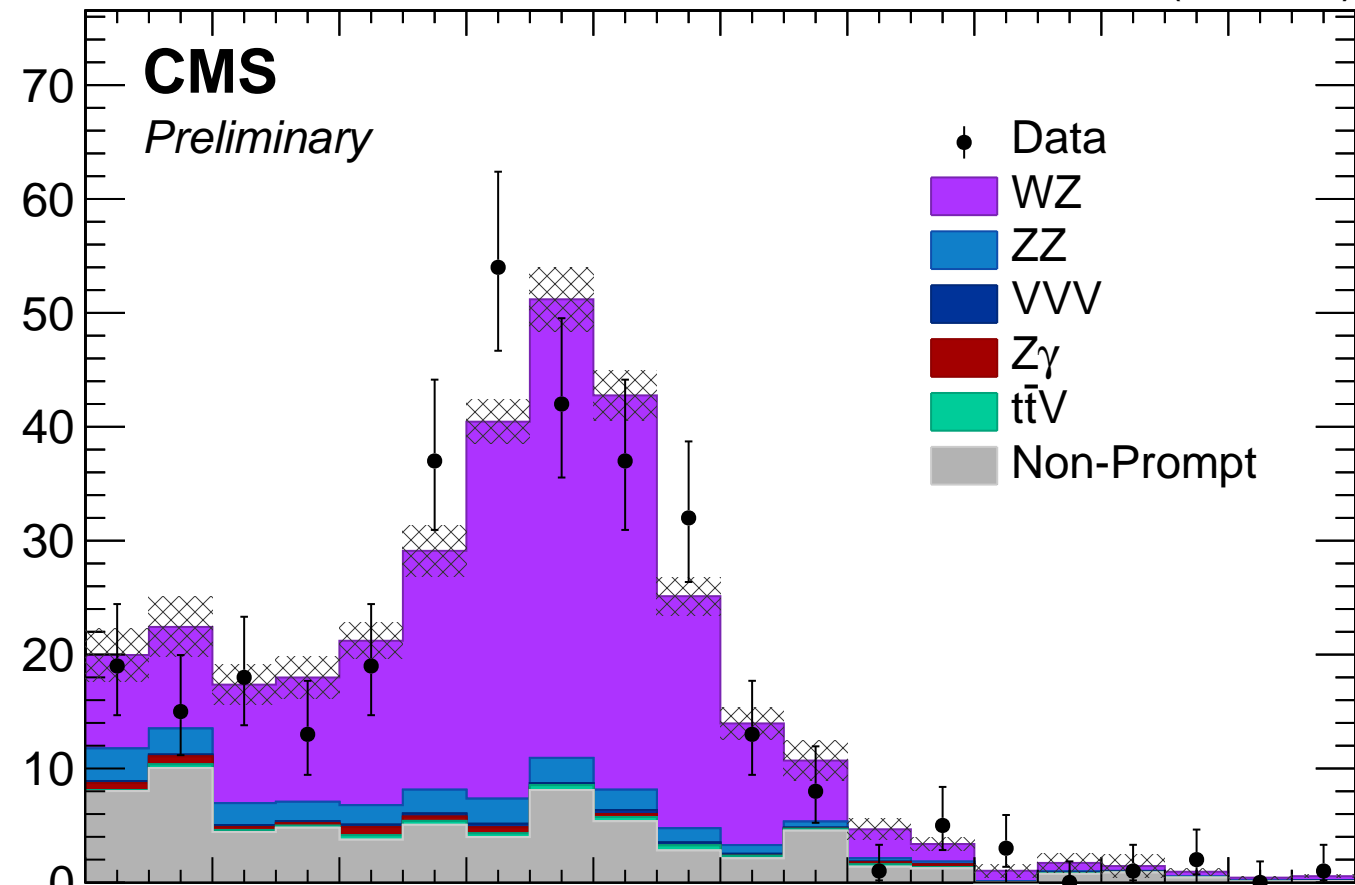

2.3 fb⁻¹ (13 TeV)

Events/10 GeV

CMS

Preliminary

- ◆ Data
- WZ
- ZZ
- VVV
- Zγ
- tt̄V
- Non-Prompt

Data/MC