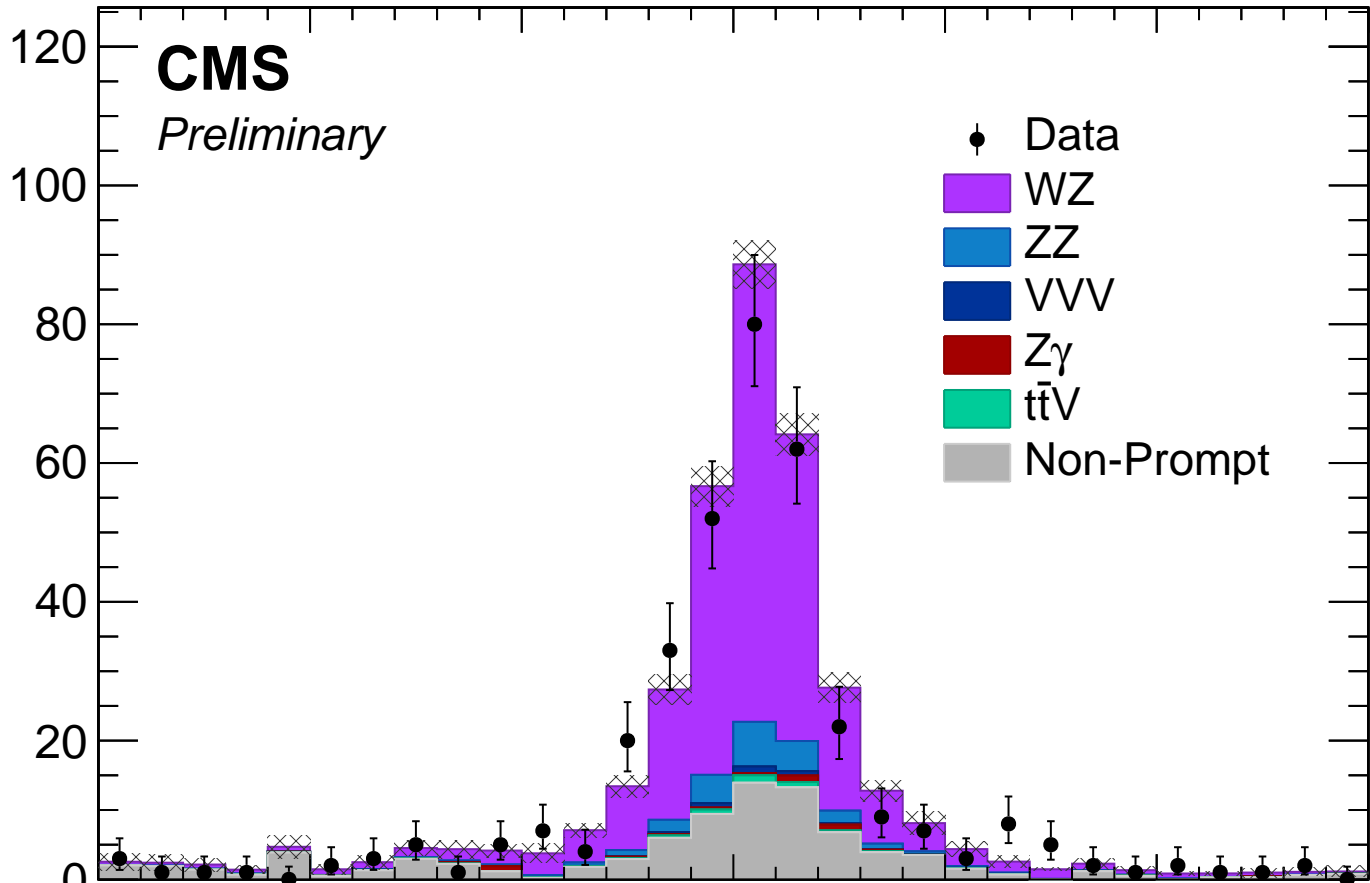

2.3 fb⁻¹ (13 TeV)

CMS

Preliminary

Events/2.0 GeV

Data/MC