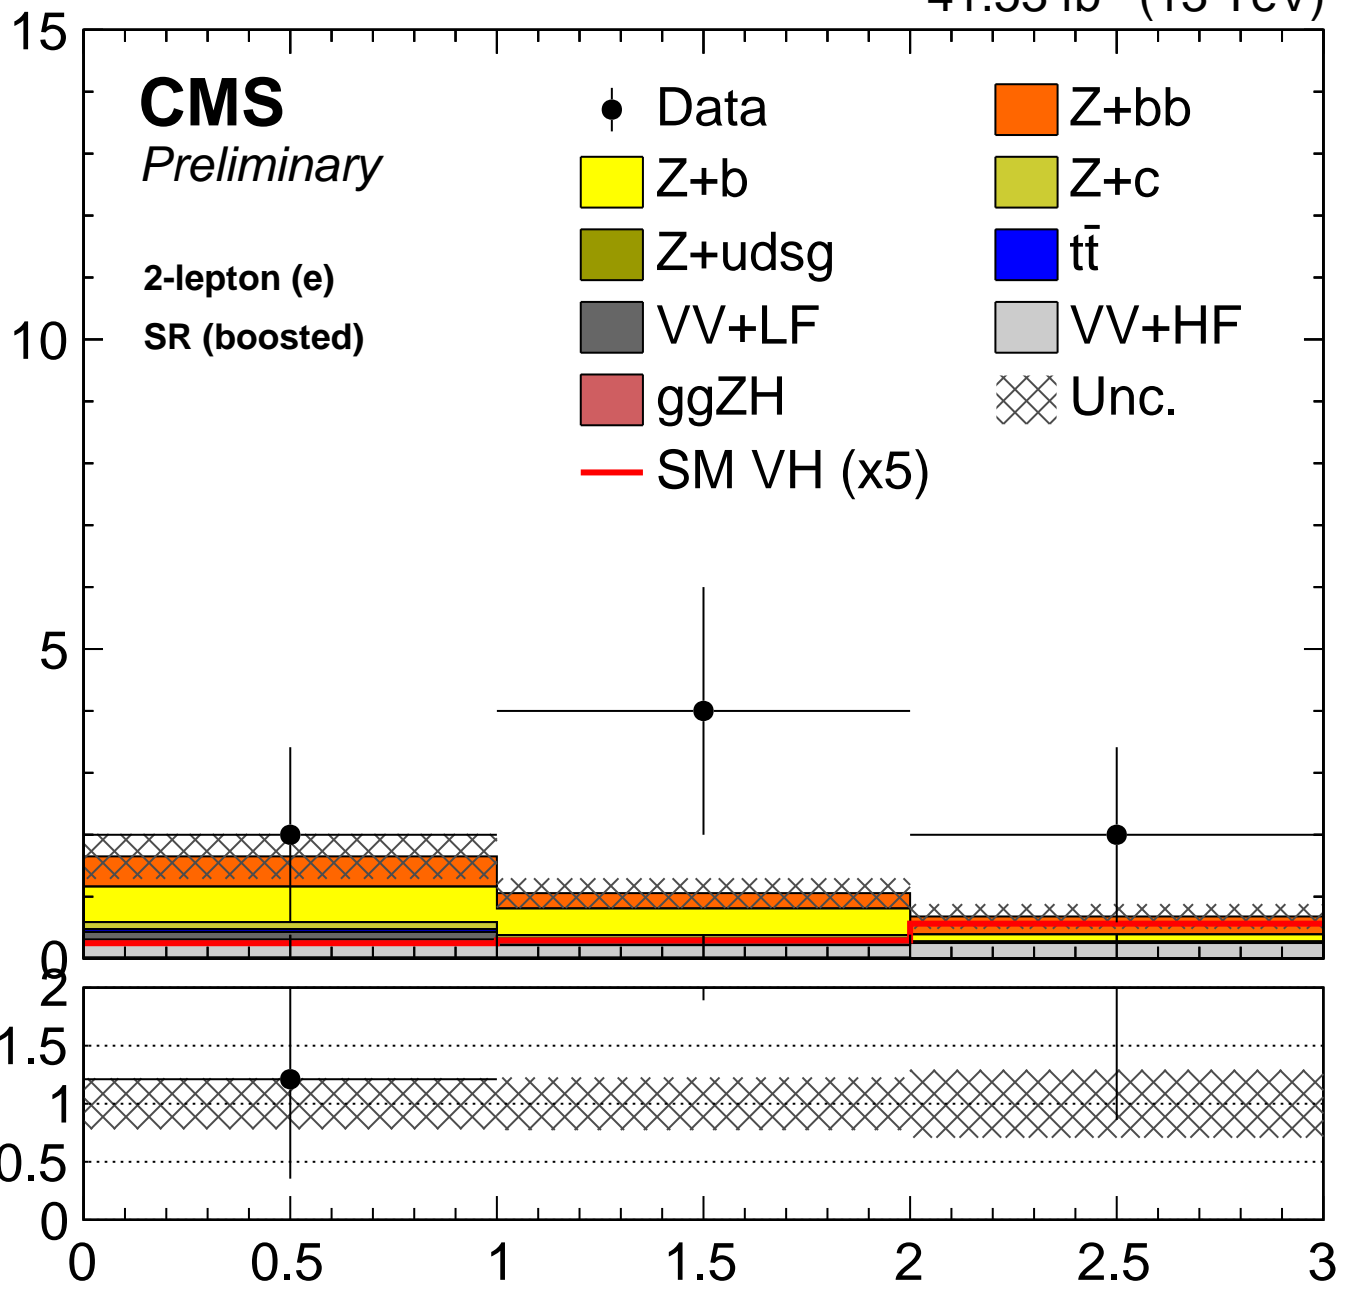

41.53 fb<sup>-1</sup> (13 TeV)

Events

**CMS**  
*Preliminary*

2-lepton (e)  
SR (boosted)

Obs / Exp

BIT score