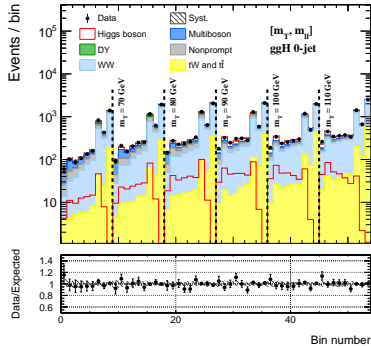

CMS Preliminary

138 fb<sup>-1</sup> (13 TeV)

CMS Preliminary

138 fb<sup>-1</sup> (13 TeV)