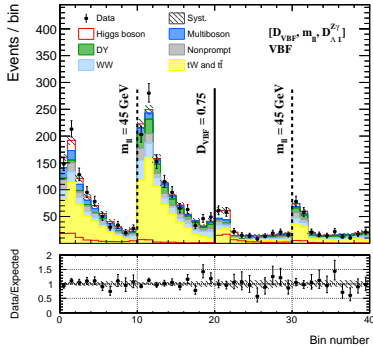

CMS Preliminary

138 fb⁻¹ (13 TeV)

CMS Preliminary

138 fb⁻¹ (13 TeV)

CMS Preliminary

138 fb⁻¹ (13 TeV)