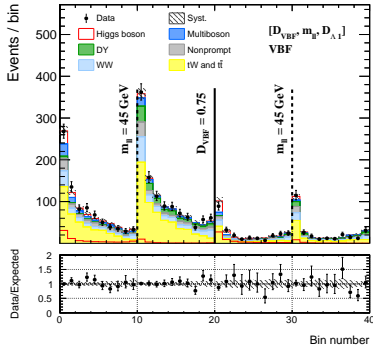

CMS Preliminary

138 fb⁻¹ (13 TeV)

CMS Preliminary

138 fb⁻¹ (13 TeV)

CMS Preliminary

138 fb⁻¹ (13 TeV)