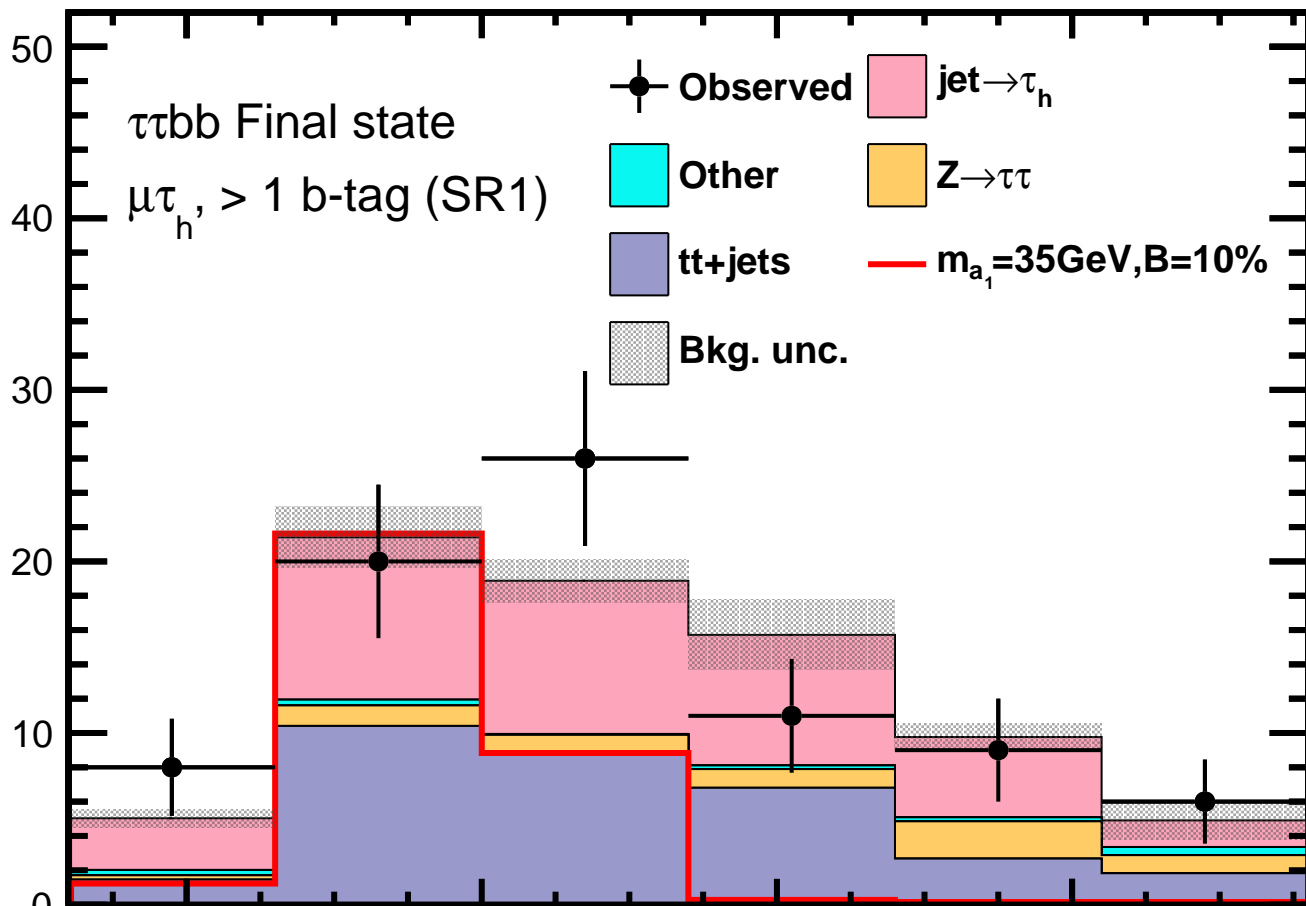

CMS Preliminary

138 fb⁻¹ (13 TeV)

Events / 14 GeV

Obs./Exp.